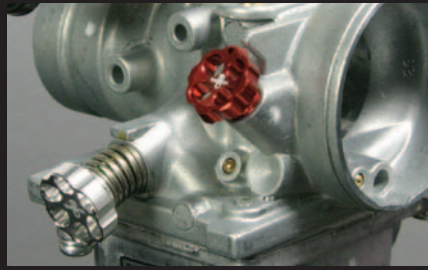

blmage after installation (MIKUNI VM26)