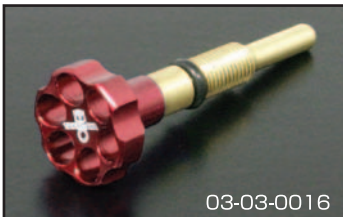

03-03-0016

Applicable Carburetor	color lineup	Item number
KEIHIN PB16 KEIHIN PC18 KEIHIN PC20	Silver	03-03-0005
	Black	03-03-0006
	Blue	03-03-0007
	Red	03-03-0008
KEIHIN PD22 KEIHIN PE24 KEIHIN PE28	Silver	03-03-0009
	Black	03-03-0010
	Blue	03-03-0011
	Red	03-03-0012
MIKUNI VM26	Silver	03-03-0013
	Black	03-03-0014
	Blue	03-03-0015
	Red	03-03-0016