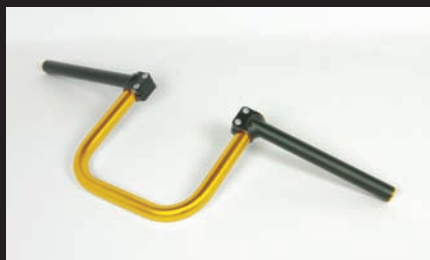

Adjustable steering handle pipe **Universal**

Aluminum steering handle pipe can be adjusted the angle and height of handle bar by steplessly.
Corresponding to the genuine top bridge of handle clamp width less than 90mm.

Pipe OD: $\phi 22.2\text{mm}$

Lineup of 4 colors.

※Monkey or Gorilla with model code 2L, 3L, LA, LB, or 6, are necessary to replace the cables and lever.

※By the position of steering handle, it is necessary to change a brake, clutch and throttle cables.

Silver

Black

Blue

Gold

Name	Adjustable steering handle pipe (Pipe OD: $\phi 22.2\text{mm}$)
Applicable model	Top bridge for TAKEGAWA bar handle / Top bridge of handle clamp width less than 90mm.
Item number	Silver 06-01-2005 Black 06-01-2006 Blue 06-01-2007 Gold 06-01-2008
Price	¥7,800