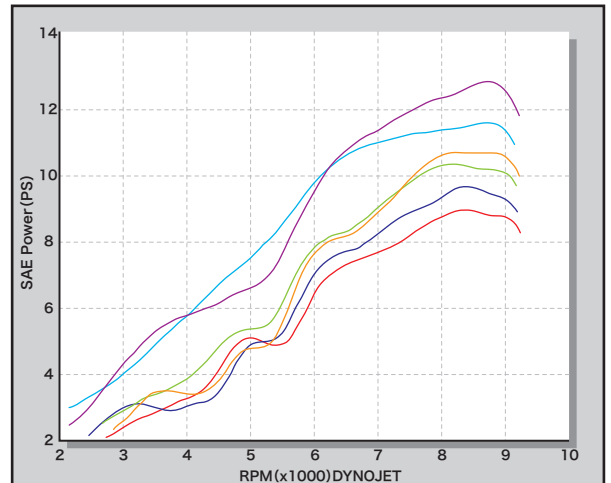

- Hyper S-Stage Bore Up Kit 170cc+Power Silent Oval Exhaust System
- Hyper S-Stage Bore Up Kit 170cc+Stock Exhaust System
- Stock engine+Sports Camshaft+FI CON2 +Power Silent Oval Exhaust System
- Stock engine+Sports Camshaft+Stock Exhaust System
- Stock engine+Power Silent Oval Exhaust System
- Stock engine+Stock Exhaust System

※To prevent the engine from getting damaged, keep specified rpm range.
※Tested at the condition of our test facility,actual power may vary.