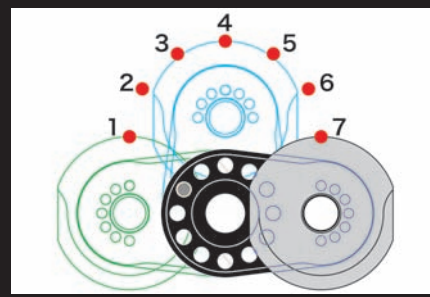

Adjustable Step Kit KSR110 / KSR110(Thai Model)

Exchange-of-Stock step,It is all aluminum billet adjustable step kit.
Ensure the width of the riding shoes,step bars that cut into bold,adjustable up and down front and back.
Step bar with excellent design,effect not only dress up, pursue functional aspects.
By changing the position of the step,20mm radius at 30 ° intervals3.3mm 16.7mm up from down,
18.6mm to 20mm back from the front,7 Select the front and rear position possible.
You can be selected depending on the size and operation of the riding shoe.This is fixed.

Silver

KSR110(Silver)

Positions 7 image

Black

KSR110(Black)

Our logo

| | | | |
|------------------|--|------------|---------|
| Name | Adjustable Step Kit | | |
| Applicable model | KSR110(KL110A-000001~) KSR110(Thai Model)(JKAKL110CCDA00058~) | | |
| Item number | Silver | 06-13-0047 | ¥11,500 |
| Price | Black | 06-13-0048 | ¥11,500 |