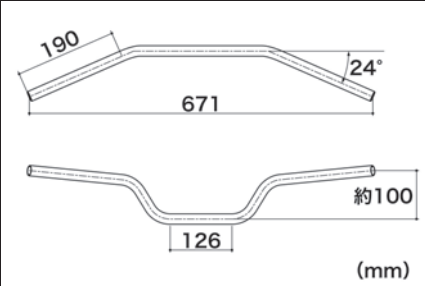

■ Touring medium handle pipe (stainless steel)

PCX / PCX150

Handle pipe has holes for locking the switch holder boss.(both left and right)
About 10mm lower than the stock handle. It is easy to get a comfortable riding position.
Made of stainless steel.

Name	Touring medium handle pipe (stainless steel)
Applicable model	PCX(JF28-1000001~1099999) PCX(JF28-1100001~) PCX150(KF12-1000001~)
Item number	06-01-2505
Price	¥5,800