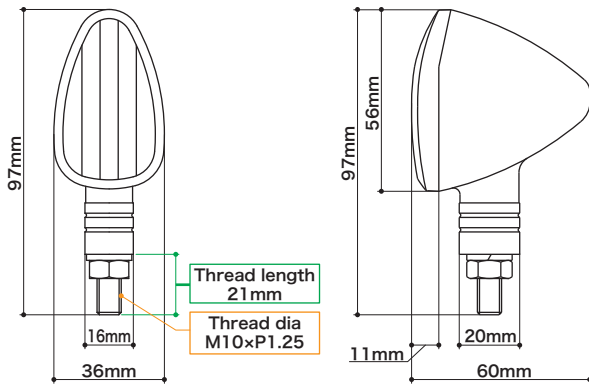

Stream line turn signal set(Type 2) Universal

Plating reflector in the streamlined body inside reflects the light of the bulb, cast a beautiful light. In addition, a light weight resin body and it is a custom turn signals mounted with the rubber in order to soften the vibration more. 2pcs/set

You can choose from 2 types of bulb single or double filament. And from 2 types of body black or plated.
Double filament type embedded bulb: 12V21W/5W Orange bulb (Glass bulb shape G18 Base shape BAY15D)
Single filament type embedded bulb: 12V21W Orange bulb (Glass bulb shape G18 Base shape BAY15D)
Thread dia. : M10 P1.25 Thread length: 21mm

Black body

Plated body

Name	Stream line turn signal set(Type 2) (2pcs/set)					
Applicable Target	Universal					
Item number Price	Thread dia:M10 P1.25	Thread length:21mm	Double filament type	Black body	05-08-0315	¥3,500
	Thread dia:M10 P1.25	Thread length:21mm	Double filament type	Plated body	05-08-0316	¥3,500
	Thread dia:M10 P1.25	Thread length:21mm	Single filament type	Black body	05-08-0317	¥3,500
	Thread dia:M10 P1.25	Thread length:21mm	Single filament type	Plated body	05-08-0318	¥3,500

Dimension

Double filament type

Single filament type