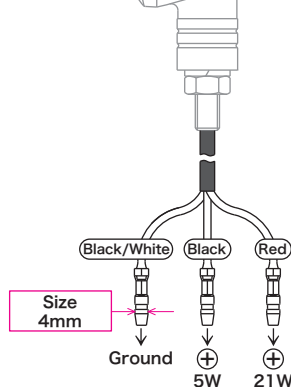

Stream line turn signal set(Type 2) Universal

Plating reflector in the streamlined body inside reflects the light of the bulb, cast a beautiful light. In addition, a light weight resin body and it is a custom turn signals mounted with the rubber in order to soften the vibration more. 2pcs/set

You can choose from 2 types of bulb single or double filament. And from 2 types of body black or plated.
Double filament type embedded bulb: 12V21W/5W Orange bulb (Glass bulb shape G18 Base shape BAY15D)
Single filament type embedded bulb: 12V21W Orange bulb (Glass bulb shape G18 Base shape BAY15D)
Thread dia. : M10 P1.25 Thread length: 21mm

Black body

Plated body

Name	Stream line turn signal set(Type 2) (2pcs/set)					
Applicable Target	Universal					
Item number Price	Thread dia:M10 P1.25	Thread length:21mm	Double filament type	Black body	05-08-0315	¥3,500
	Thread dia:M10 P1.25	Thread length:21mm	Double filament type	Plated body	05-08-0316	¥3,500
	Thread dia:M10 P1.25	Thread length:21mm	Single filament type	Black body	05-08-0317	¥3,500
	Thread dia:M10 P1.25	Thread length:21mm	Single filament type	Plated body	05-08-0318	¥3,500

Dimension

Double filament type

Single filament type