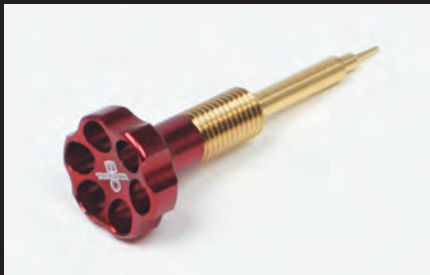

■ Billet pilot screw For KEIHIN PD22 carburetor

It is the pilot screw machined aluminum can be adjusted by your fingertips.
There are four colors of silver, black, blue, and red.
Our KEIHIN PD22 carburetor (03-03-028 / 03-05-0098) will only be corresponded.

Lineup

Black

Blue

Red

Name	Billet pilot screw
Applicable model	For KEIHIN PD22 carburetor
Item number	Silver 03-03-0069
	Black 03-03-0070
	Blue 03-03-0071
	Red 03-03-0072