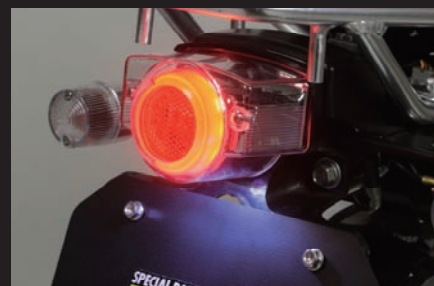

Blaze LED tail lamp

Monkey・Gorilla・Ape50/100・ZOOMER(AF58) etc.

Custom LED tail lamp kit can be just bolted onto Honda genuine tail lamp used on many vehicles.

Can be power saving by LED. Also, can be installed to the fuel injection bikes. Just connect to the stock bulb socket.

With license plate light.(White LED)

Do not install with vehicle with big vibration such as a customized vehicles, because there is a possibility that the LED bulb will be broken.

05-08-0203

05-08-0204

At the small lamp lighting

05-08-0203

05-08-0204

At the brake lamp lighting

Name	Blaze LED tail lamp
Applicable model	12V Monkey・Gorilla (Z50J-2000001~/AB27-1000001~1899999) Monkey(FI) (AB27-1900001~) Ape50 (AC16-1000001~1599999) Ape50 (FI) (AC16-1600001~/AC18-1000001~) Ape100 (HC07-1000001~/HC13-1000001~) ZOOMER(AF58)
Item number	Clear lens 05-08-0203 Smoke lens 05-08-0204