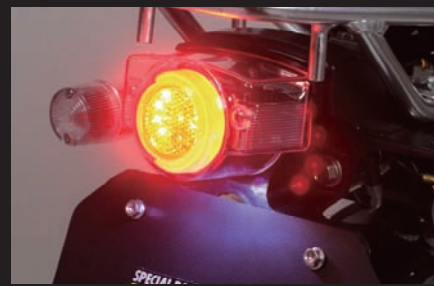

Blaze LED tail lamp

Monkey・Gorilla・Ape50/100・ZOOMER(AF58) etc.

Custom LED tail lamp kit can be just bolted onto Honda genuine tail lamp used on many vehicles.

Can be power saving by LED. Also, can be installed to the fuel injection bikes. Just connect to the stock bulb socket.

With license plate light.(White LED)

Do not install with vehicle with big vibration such as a customized vehicles, because there is a possibility that the LED bulb will be broken.

05-08-0203

05-08-0204

At the small lamp lighting

05-08-0203

05-08-0204

At the brake lamp lighting

Name	Blaze LED tail lamp
Applicable model	12V Monkey・Gorilla (Z50J-2000001~/AB27-1000001~1899999) Monkey(FI) (AB27-1900001~) Ape50 (AC16-1000001~1599999) Ape50 (FI) (AC16-1600001~/AC18-1000001~) Ape100 (HC07-1000001~/HC13-1000001~) ZOOMER(AF58)
Item number	Clear lens 05-08-0203 Smoke lens 05-08-0204