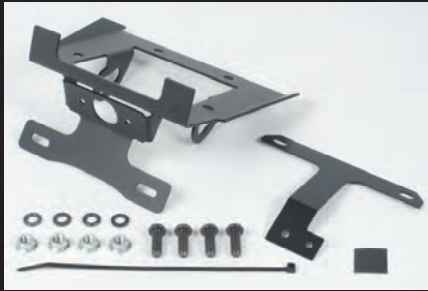

■ Fenderless Kit

GROM(JC61-1300001~)

This Fenderless kit will show the cool and sharp looks with simply replace with stock fenders.
Easy to install and can be used stock turn signal, license lamp and reflectors, no need to supply any extra parts.

- Simultaneous installation with our grab bar 09-11-1156 is possible.
- Simultaneous installation of our various winker kits is possible.
Streamline turn signal kit : Plated body 05-08-0304 / Black body 05-08-0305
Streamline LED turn signal kit : 05-08-0405

※This fenderless kit is corresponded to GROM (JC 61-1300001 ~).
※Cannot be installed to GROM(JC61-1000001 ~ 1299999), MSX125, MSX125SF.

Fenderless Kit

Installation image

with Takegawa's Grab Bar

Name	Fenderless Kit
Applicable model	GROM(JC61-1300001~) ※Cannot be installed to GROM(JC61-1000001 ~ 1299999), MSX125, MSX125SF.
Item number	05-08-0411