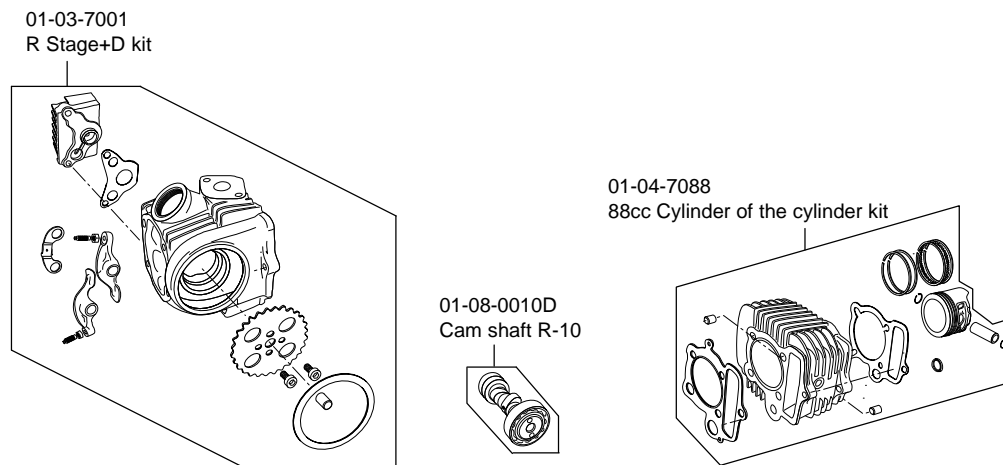

R-Stage+D Bore Up Kit 88cc

Item No. : 01 - 05 7001

Applicable models and frame Nos:

Monkey	: Z50J-1600008 ~ 2499999	XR50R	: AE03-1000001 ~
	AB27-1000001 ~	CRF50F	: AE03-1400001 ~
Gorilla	: Z50J-1606093 ~ 2699999	XR70R	: DE02-1000001 ~
	AB27-1000001 ~	CRF70F	: DE02-1700001 ~
Monkey BAJA	: Z50J-1700001 ~		
Monkey R/RT	: AB22-1000017 ~		
Dax50	: AB26-1000001 ~		
Magna50	: AC13-1000010 ~		

- Thank you for purchasing one of our TAKEGAWA's products. Please strictly follow the following instructions in installing and using the products.
- This is a newly-designed R Stage+D / bore up (52x41.4 88cc) kit .
  Before fitting the products, please check the contents of the kit. We hope that you will follow the instructions for each kit. Should you have any questions about the products, please kindly contact your dealer.

~ Kit Contents ~

Please read the following before starting the installation

This kit is designed for exclusive use for the closed racing. So never use this kit for running on a public road.

We do not take any responsibility for any accident or damage whatsoever arising from the use of this kit not in conformity with the instructions in the manual.

This kit is designed for exclusive use in the above-mentioned applicable models with the specified frame numbers only. Please take note that this kit cannot be mounted on other types of motorcycles.

Please be informed that, mainly because of improvement in performance, design changes, and cost increase, the product specifications and prices are subject to change without prior notice.

SPECIAL PARTS TAKEGAWA

3-5-16 Nishikiorihigashi Tondabayashi Osaka Japan

TEL : 81-721-25-1357 FAX : 81-721-24-5059 URL : <http://www.takegawa.co.jp>