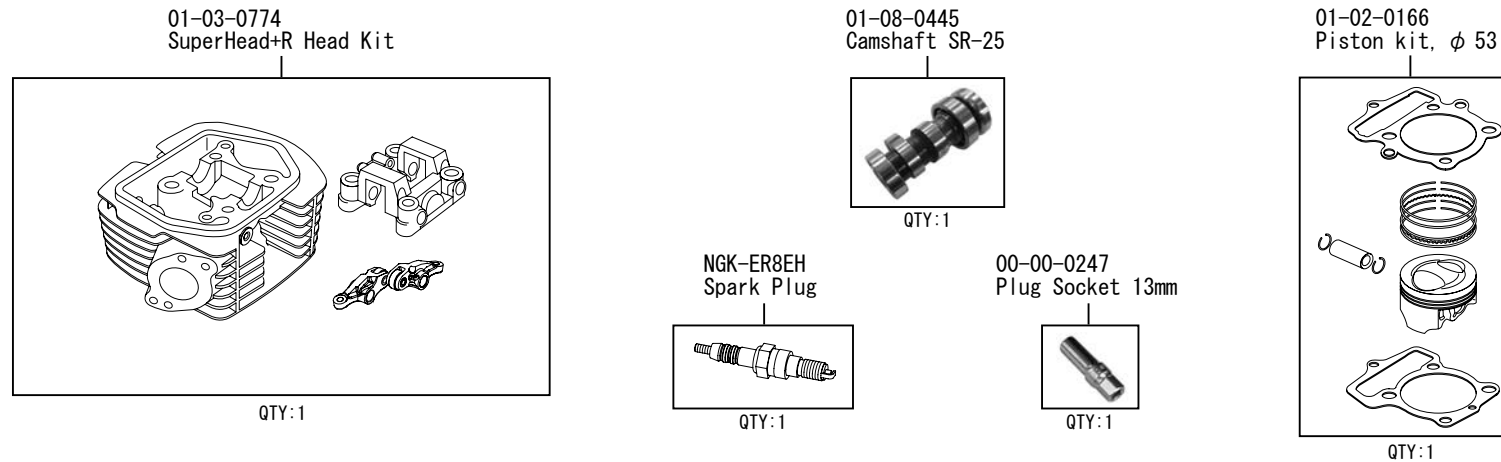

SuperHead+R Kit, 100cc

Product number 01-03-0773

Adaptation model	Ape100	(HC07-1000001 ~) (HC13-1000001 ~)
	XR100 Motard	(HD13-1000001 ~)
	XR100R	(HE03-2100001 ~)
	CRF100F	(HE03-2400001 ~)

- Thank you for purchasing one of our products. Please strictly follow the following instructions in installing and using the kit.
- These products are an SuperHead+R (53x45 100cc) kit.
  This is the kit use stock cylinder with kit cylinder head, camshaft and piston kit.
- Before assemble the kit, please be sure to check the contents. Should you have any questions about the products, please kindly contact your local TAKEGAWA dealer.

© Please note that, in some cases, the illustrations and photos may vary from the actual hardware.

~ Kit Contents ~

☆ Please read carefully before use ☆

- © This product is designed for exclusive use on the closed course.
- © The use ignoring the instructions that are written in the manual, if the accident or damage has occurred, we can not assume any responsibility for compensation.
- © This product is the above-mentioned vehicle exclusive goods. Is not possible attached to the other vehicle. Please note.
- © Please note. Performance up, the design change, the product and the price in the cost up, etc. are subject to change without notice.
- © Please be informed that we shall be held harmless against any claim against us whatsoever arising out of use of the products in racing and the like.

SPECIAL PARTS
TAKEGAWA

CONTACT Address : 3-5-16 Nishikiorihigashi Tondabayashi Osaka JAPAN
TEL: +81-721-25-1357 FAX: +81-721-24-5059
e-mail: english@takegawa.co.jp URL http://www.takegawa.co.jp
Please contact with your name and country name provided. (Only English please)