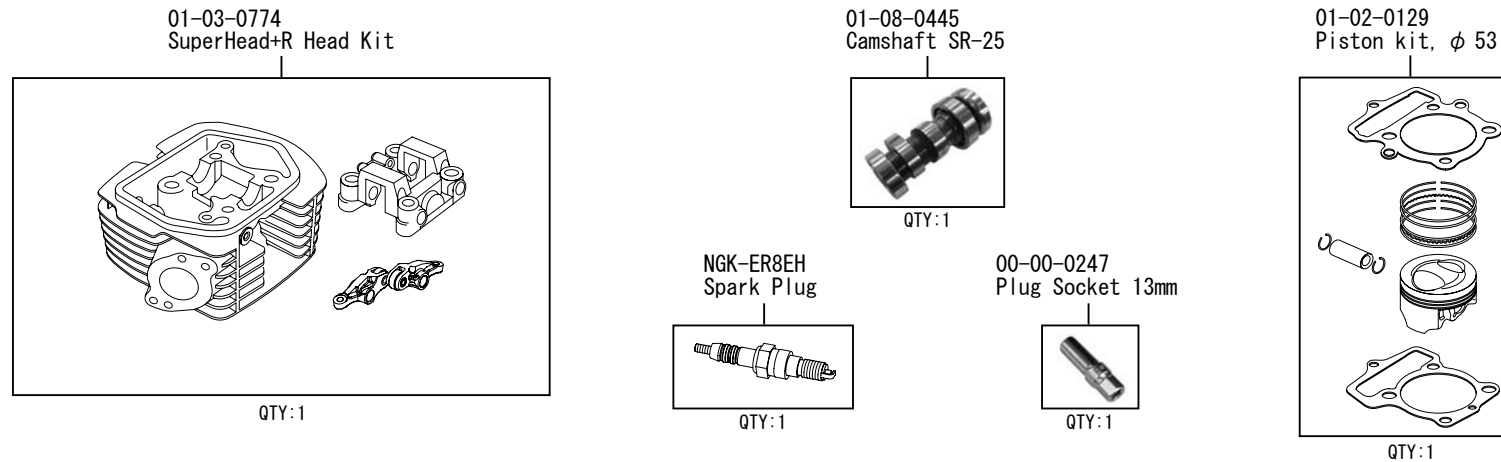

SuperHead+R Kit, 100cc

Product number 01-03-0773

Adaptation model	Ape100	(HC07-1000001 ~) (HC13-1000001 ~)
	XR100 Motard	(HD13-1000001 ~)
	XR100R	(HE03-2100001 ~)
	CRF100F	(HE03-2400001 ~)

- Thank you for purchasing one of our products. Please strictly follow the following instructions in installing and using the kit.
- These products are an SuperHead+R (53x45 100cc) kit.
  This is the kit use stock cylinder with kit cylinder head, camshaft and piston kit.
- Before assemble the kit, please be sure to check the contents. Should you have any questions about the products, please kindly contact your local TAKEGAWA dealer.

© Please note that, in some cases, the illustrations and photos may vary from the actual hardware.

~ Kit Contents ~

☆ Please read carefully before use ☆

- © This product is designed for exclusive use on the closed course.
- © The use ignoring the instructions that are written in the manual, if the accident or damage has occurred, we can not assume any responsibility for compensation.
- © This product is the above-mentioned vehicle exclusive goods. Is not possible attached to the other vehicle. Please note.
- © Please note. Performance up, the design change, the product and the price in the cost up, etc. are subject to change without notice.
- © Please be informed that we shall be held harmless against any claim against us whatsoever arising out of use of the products in racing and the like.

SPECIAL PARTS
TAKEGAWA

CONTACT Address : 3-5-16 Nishikiorihigashi Tondabayashi Osaka JAPAN
TEL: +81-721-25-1357 FAX: +81-721-24-5059
e-mail: english@takegawa.co.jp URL http://www.takegawa.co.jp
Please contact with your name and country name provided. (Only English please)