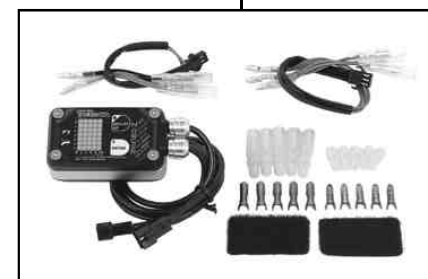

S-Stage eco KIT

Item No. : 01 - 05 0076
Applicable models and frame No.:
AddressV125S : CF4MA-100001 ~

- We are flattered that you have purchased one of our products. Please strictly follow the following instructions in installing and using the products.
- Before fitting the products, please be sure to check the contents of the kit. Should you have any questions about the products, please kindly contact your dealer.

Please note that the descriptions in this manual like illustrations and photos may differ from the actual hardware.

~ Kit Contents ~

Item NO.	01-05-0066
Parts Name	S-Stage kit
Qty.	1

Item NO.	NGK-CR8HSA
Parts Name	spark plug
Qty.	1

Item NO.	05-04-0002
Parts Name	FI Controller
Qty.	1

Please do read before installation.

This kit is designed for exclusive use in the closed racing. So, take note that it is prohibited to drive your motorcycle on a public road after the installation of this kit.