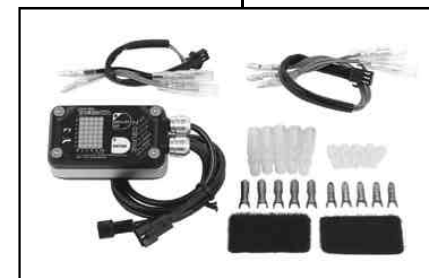

Hyper S-Stage eco KIT

Item No. : 01 - 05 0077
 Applicable models and frame No.:
 AddressV125 : CF46A-100001 ~
 : CF4EA-100001 ~

- We are flattered that you have purchased one of our products. Please strictly follow the following instructions in installing and using the products.
- Before fitting the products, please be sure to check the contents of the kit. Should you have any questions about the products, please kindly contact your dealer.

Please note that the descriptions in this manual like illustrations and photos may differ from the actual hardware.

~ Kit Contents ~

Item NO.	01-05-0066
Parts Name	S-Stage kit
Qty.	1

Item NO.	NGK-CR8HSA
Parts Name	spark plug
Qty.	1

Item NO.	02-04-6012
Parts Name	High gear kit
Qty.	1

Item NO.	03-05-0016
Parts Name	FI Controller
Qty.	1

Please do read before installation.

This kit is designed for exclusive use in the closed racing. So, take note that it is prohibited to drive your motorcycle on a public road after the installation of this kit.