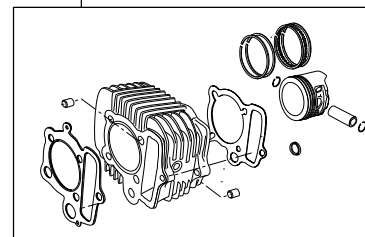

Please note that the descriptions in this manual like illustrations and photos may differ from the actual hardware.

~ Kit Contents ~

01-03-7003
R Stage+D kit

QTY:1

01-08-0010D
Cam shaft R-10

QTY:1

01-04-7188V
88cc V Cylinder of the cylinder kit