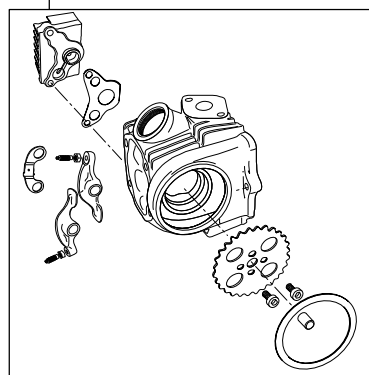

R-Stage+D Bore Up Kit 88cc

Item No. : 01 - 05 0078

Applicable models and frame No.:

Monkey / Gorilla : Z50J-1000001 ~ 1510400

6V Dax : ST50-1000001 ~ 6300021

- Thank you for purchasing one of our products. Please strictly follow the following instructions in installing and using the products.
- This is a R Stage+D / bore up (52x41.4 88cc) kit .

Please note that the descriptions in this manual like illustrations and photos may differ from the actual hardware.

~ Kit Contents ~

01-03-7003
R Stage+D kit

QTY:1

01-08-0010D
Cam shaft R-10

QTY:1

01-04-7188V
88cc V Cylinder of the cylinder kit