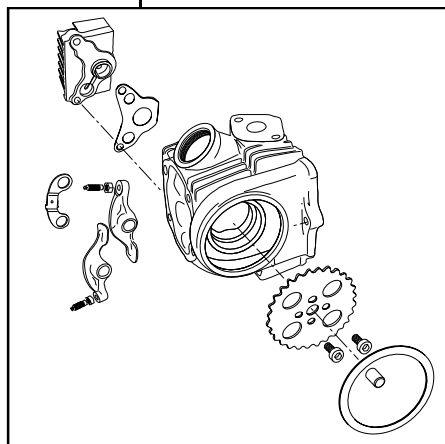

R-Stage+D Combo Kit with 88cc V-Cylinder Instruction Manual

R-Stage +D +88cc + MIKUNI VM22 carburetor kit

Item No. : 01 - 05 0080

Applicable models and frame No.:

12V Monkey & Gorilla : Z5J-2000001 ~

: AB27-1000001 ~ 1899999

Monkey BAJA : Z5J-1700001 ~

- We are flattered that you have purchased one of our products. Please strictly follow the following instructions in installing and using the products.
- This is a kit, for use in the Monkey and Gorilla, consisting of R-Stage+D, Bore Up (52x41.4 88cc) and MIKUNI VM22 carburetor)
- Before fitting the products, please be sure to check the contents of the kit. Should you have any questions about the products, please kindly contact your dealer.

Please note that the descriptions in this manual like illustrations and photos may differ from the actual hardware.

~ Kit Contents ~

01-03-7003
R-Stage+D kit

QTY:1

01-08-0010D
Cam shaft R-10

QTY:1

NGK-CR8HSA
spark plug

QTY:1

01-04-7088V
88cc Cylinder kit

QTY:1

03-05-0051
VM22 carburetor kit

QTY:1

03-01-1064
High flow filter

QTY:1

Please do read before installation.