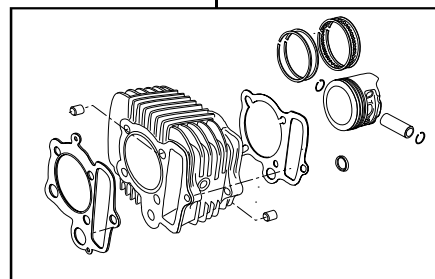

Please note that the descriptions in this manual like illustrations and photos may differ from the actual hardware.

~ Kit Contents ~

01-03-7003
R-Stage+D kit

QTY:1

01-08-0010D
Cam shaft R-10

QTY:1

NGK-CR8HSA
spark plug

QTY:1

01-04-7088V
88cc Cylinder kit

QTY:1

03-05-0051
VM22 carburetor kit

QTY:1

03-01-1064
High flow filter

QTY:1

Please do read before installation.