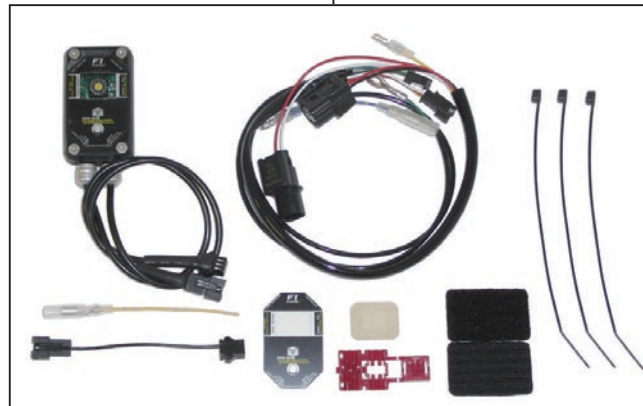

Hyper S-Stage KIT

Product number 01-05-0097

Adaptation model Super Cub 50 (AA04)

Thank you very much for purchasing our products.
Thank you so you will comply with the following matters at the time of use. Before installation, please check your always kit contents.
If there is a point of notice event, Please contact us the dealer of purchase.

◎ If the description, such as photos or Illustration different with this part.

~ Kit Contents ~

01-05-0096
S-Stage Bore Up KIT

QTY:1

05-04-0008
FI Con 2

QTY:1

02-05-03
Drive sprocket, 14T

QTY:1