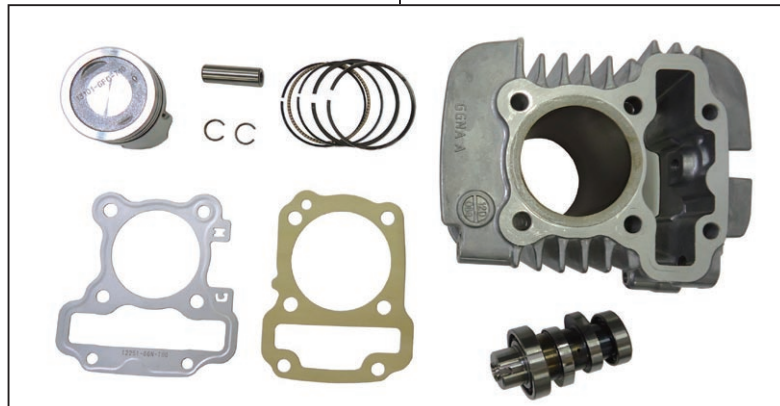

Hyper S-Stage KIT

Product number 01-05-0097

Adaptation model Super Cub 50 (AA04)

Thank you very much for purchasing our products.
Thank you so you will comply with the following matters at the time of use. Before installation, please check your always kit contents.
If there is a point of notice event, Please contact us the dealer of purchase.

◎ If the description, such as photos or Illustration different with this part.

~ Kit Contents ~

01-05-0096
S-Stage Bore Up KIT

QTY:1

05-04-0008
FI Con 2

QTY:1

02-05-03
Drive sprocket, 14T

QTY:1