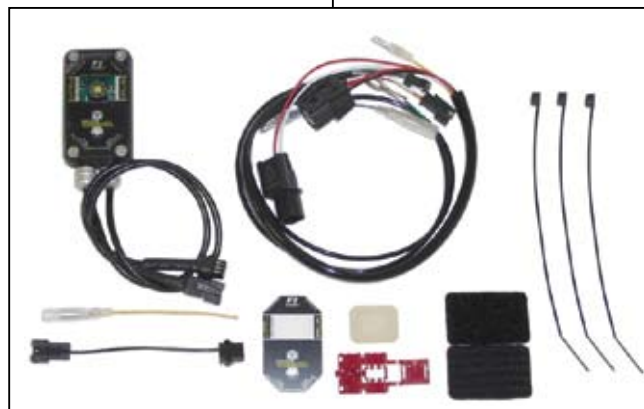

Hyper S-Stage Bore UP KIT 81cc

Product number 01-05-0128

Adaptation model Super Cub 50 (AA09)

Thank you very much for purchasing our products.
Thank you so you will comply with the following matters at the time of use. Before installation, please check your always kit contents.
If there is a point of notice event, Please contact us the dealer of purchase.

◎ If the description, such as photos or Illustration different with this part.

~ Kit Contents ~

01-05-0096
S-Stage Bore Up KIT

QTY:1

05-04-0041
FI Con 2

QTY:1

02-05-051
Drive sprocket, 16T

QTY:1

02-05-0003
Sprocket guard plate
(Correspond to Large-diameter Sprocket)

QTY:1

☆ Please read carefully before use ☆

- ◎ The use ignoring the instructions that are written in the manual, if the accident or damage has occurred, we can not assume any responsibility for compensation.
- ◎ This product is the above-mentioned vehicle exclusive goods. Is not possible attached to the other vehicle. Please note.
- ◎ This product installation and use, when a problem occurs to after market goods, guarantee other than this product, also can not assume any in any such matters.
- ◎ If it was the case or mounting that has been processed like a product, it will not be covered under warranty.
- ◎ Please note. Performance up, the design change, the product and the price in the cost up, etc. are subject to change without notice.
- ◎ Please be informed that we shall be held harmless against any claim against us whatsoever arising out of use of the products in racing and the like.