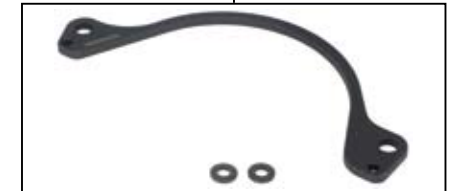

Hyper S-Stage Bore UP KIT 81cc

Product number 01-05-0129

Adaptation model Cross Cub 50 (AA06-100001 ~)

Thank you very much for purchasing our products.
Thank you so you will comply with the following matters at the time of use. Before installation, please check your always kit contents.
If there is a point of notice event, Please contact us the dealer of purchase.

◎ If the description, such as photos or Illustration different with this part.

~ Kit Contents ~

01-05-0096
S-Stage Bore Up KIT 81cc

QTY:1

05-04-0042
FI Con 2

QTY:1

02-05-041
Drive sprocket, 15T

QTY:1

02-05-0003
Sprocket guard plate
(Correspond to Large-diameter Sprocket)

QTY:1

☆ Please read carefully before use ☆

- ◎ The use ignoring the instructions that are written in the manual, if the accident or damage has occurred, we can not assume any responsibility for compensation.
- ◎ This product is the above-mentioned vehicle exclusive goods. Is not possible attached to the other vehicle. Please note.
- ◎ This product installation and use, when a problem occurs to after market goods, guarantee other than this product, also can not assume any in any such matters.
- ◎ If it was the case or mounting that has been processed like a product, it will not be covered under warranty.
- ◎ Please note. Performance up, the design change, the product and the price in the cost up, etc. are subject to change without notice.
- ◎ Please be informed that we shall be held harmless against any claim against us whatsoever arising out of use of the products in racing and the like.