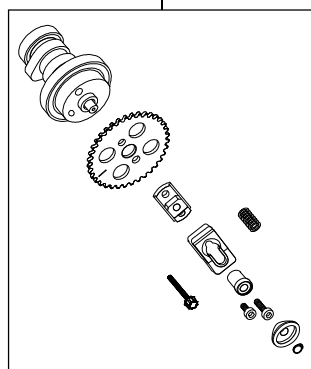

SUPER HEAD 4VALVE SCUT Combo Kit 178cc

Item No. : 0 1 0 5 0 4 1 4

Fitting models and the frame No.:

'12 KSR110 (KL110CBF)

'13 KSR110 (KL110DDF)

'14 KSR PRO(KL110EEF)

- Thank you for purchasing one of our products. Please strictly follow the instructions in installing and using the kit.
- This product comprises kits for bore-up (67x50.6 178cc) for Super head 4VALVE for the above-mentioned applicable models, and a VM26 carburetor. The use of a SCUT Cylinder kit soups up the engine to 178 cc. Before installing the kit, please be sure to check the kit contents. Should you have any questions about the kit, please contact your local TAKEGAWA dealer.

Please note: Illustrations and photos may vary from actual hardware.

~ Kit Contents ~

01-03-0121
Super head 4 VALVE kit

QTY:1

01-08-0169
Auto-decompression camshaft
(20 / 25D)

QTY:1

01-04-0120
178cc Cylinder kit

QTY:1

03-05-0096
VM26 Big carburetor kit

QTY:1

00-00-0247
13mm Plug socket

QTY:1

NGK-ER8EH
Spark plug

QTY:1

Please read the following before starting the installation