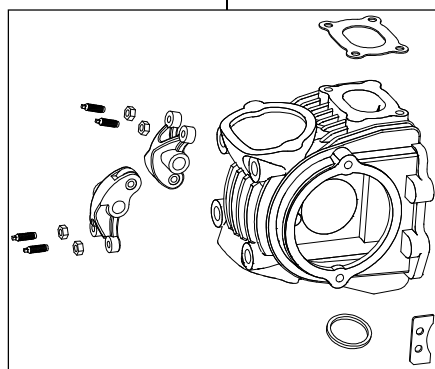

SUPER HEAD 4VALVE SCUT Combo Kit 178cc

Item No. : 0 1 0 5 0 4 1 4

Fitting models and the frame No.:

'12 KSR110 (KL110CBF)

'13 KSR110 (KL110DDF)

'14 KSR PRO(KL110EEF)

- Thank you for purchasing one of our products. Please strictly follow the instructions in installing and using the kit.
- This product comprises kits for bore-up (67x50.6 178cc) for Super head 4VALVE for the above-mentioned applicable models, and a VM26 carburetor. The use of a SCUT Cylinder kit soups up the engine to 178 cc. Before installing the kit, please be sure to check the kit contents. Should you have any questions about the kit, please contact your local TAKEGAWA dealer.

Please note: Illustrations and photos may vary from actual hardware.

~ Kit Contents ~

01-03-0121
Super head 4 VALVE kit

QTY:1

01-08-0169
Auto-decompression camshaft
(20 / 25D)

QTY:1

01-04-0120
178cc Cylinder kit

QTY:1

03-05-0096
VM26 Big carburetor kit

QTY:1

00-00-0247
13mm Plug socket

QTY:1

NGK-ER8EH
Spark plug

QTY:1

Please read the following before starting the installation