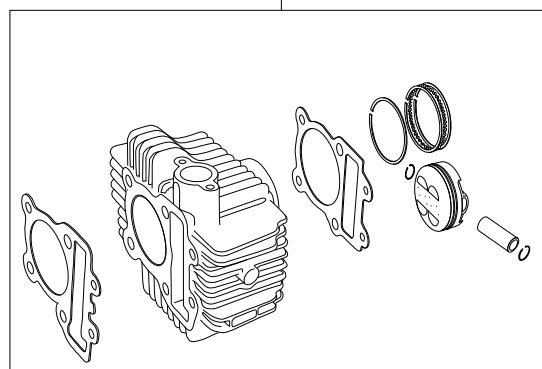

SUPER HEAD 4VALVE SCUT Combo Kit 178cc

Item No. : 0 1 0 5 0 4 1 4

Fitting models and the frame No.:

'12 KSR110 (KL110CBF)

'13 KSR110 (KL110DDF)

'14 KSR PRO(KL110EEF)

- Thank you for purchasing one of our products. Please strictly follow the instructions in installing and using the kit.
- This product comprises kits for bore-up (67x50.6 178cc) for Super head 4VALVE for the above-mentioned applicable models, and a VM26 carburetor. The use of a SCUT Cylinder kit soups up the engine to 178 cc. Before installing the kit, please be sure to check the kit contents. Should you have any questions about the kit, please contact your local TAKEGAWA dealer.

Please note: Illustrations and photos may vary from actual hardware.

~ Kit Contents ~

01-03-0121
Super head 4 VALVE kit

QTY:1

01-08-0169
Auto-decompression camshaft
(20 / 25D)

QTY:1

01-04-0120
178cc Cylinder kit

QTY:1

03-05-0096
VM26 Big carburetor kit

QTY:1

00-00-0247
13mm Plug socket

QTY:1

NGK-ER8EH
Spark plug

QTY:1

Please read the following before starting the installation