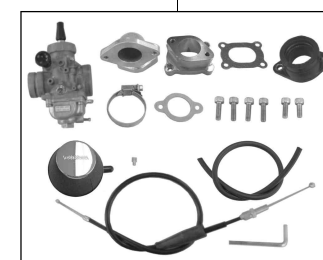

SUPER HEAD 4VALVE SCUT Combo Kit 178cc

Item No. : 0 1 0 5 0 4 1 4

Fitting models and the frame No.:

'12 KSR110 (KL110CBF)

'13 KSR110 (KL110DDF)

'14 KSR PRO(KL110EEF)

- Thank you for purchasing one of our products. Please strictly follow the instructions in installing and using the kit.
- This product comprises kits for bore-up (67x50.6 178cc) for Super head 4VALVE for the above-mentioned applicable models, and a VM26 carburetor. The use of a SCUT Cylinder kit soups up the engine to 178 cc. Before installing the kit, please be sure to check the kit contents. Should you have any questions about the kit, please contact your local TAKEGAWA dealer.

Please note: Illustrations and photos may vary from actual hardware.

~ Kit Contents ~

01-03-0121
Super head 4 VALVE kit

QTY:1

01-08-0169
Auto-decompression camshaft
(20 / 25D)

QTY:1

01-04-0120
178cc Cylinder kit

QTY:1

03-05-0096
VM26 Big carburetor kit

QTY:1

00-00-0247
13mm Plug socket

QTY:1

NGK-ER8EH
Spark plug

QTY:1

Please read the following before starting the installation