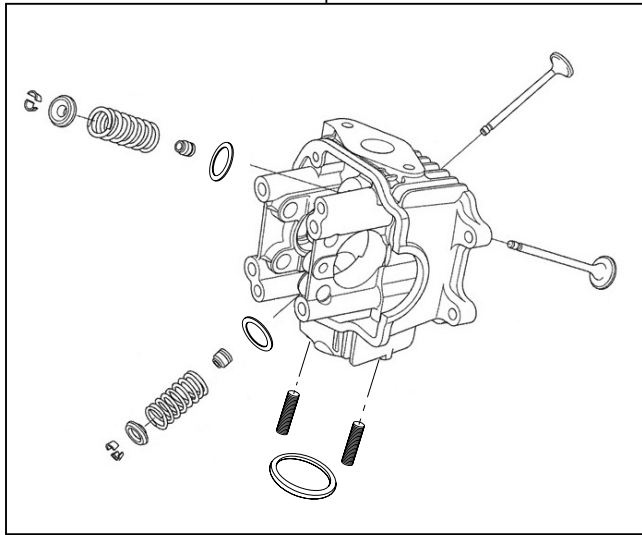

# Hyper R-Stage Bore UP KIT

Product number 01-05-0473

Adaptation model Monkey (FI) (AB27-1900001 ~ )

- We are flattered that you have purchased one of our products. Please strictly follow the instructions in installing and using the products.
- This Kit comprises a R-Stage / Bore Up (52x41.4, 88cc), a big throttle body kit and FI Controller PLUS.
- Before install the products, please be sure to check the contents of the kit. Should you have any questions about the products, please kindly contact your dealer.

## ~ Kit Contents ~

01-03-7011  
R-Stage Head Kit

QTY:1

01-04-7003  
CYLINDER KIT

QTY:1

03-05-0111  
Big throttle body kit(φ 26)

QTY:1

05-04-0046  
FI-CON PLUS

QTY:1

NGK-CR8HSA  
Spark plug #8

QTY:1

01-08-0127  
CAM SHAFT(F-10)

QTY:1

☆ Please read carefully before use ☆

- © This product is designed for exclusive use on the closed course.
- © We do not take any responsibility for any accident or damage whatsoever arising from the use of the products not in conformity with the instructions in the manual.
- © This kit is designed for exclusive use in the above-mentioned applicable models and frame numbers only. Please take note that this kit cannot be mounted on other models of motorcycles.
- © Please be informed that, mainly because of improvement in performance, design changes, and cost increase, the product specifications and prices are subject to change without prior notice.
- © When this Kit alone is used, it does not give the best performance. Be sure to install our exhaust system additionally