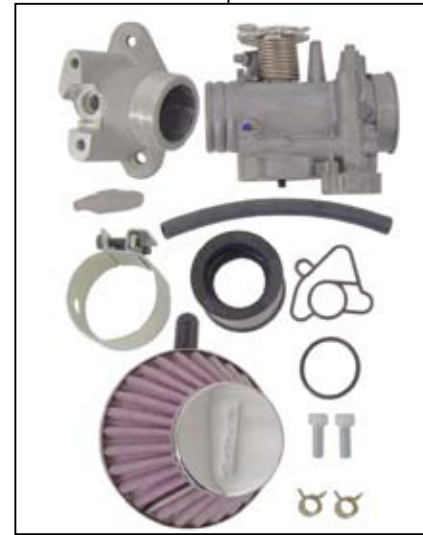

# Hyper R-Stage Bore UP KIT

Product number 01-05-0473

Adaptation model Monkey (FI) (AB27-1900001 ~ )

- We are flattered that you have purchased one of our products. Please strictly follow the instructions in installing and using the products.
- This Kit comprises a R-Stage / Bore Up (52x41.4, 88cc), a big throttle body kit and FI Controller PLUS.
- Before install the products, please be sure to check the contents of the kit. Should you have any questions about the products, please kindly contact your dealer.

## ~ Kit Contents ~

01-03-7011  
R-Stage Head Kit

QTY:1

01-04-7003  
CYLINDER KIT

QTY:1

03-05-0111  
Big throttle body kit(φ 26)

QTY:1

05-04-0046  
FI-CON PLUS

QTY:1

NGK-CR8HSA  
Spark plug #8

QTY:1

01-08-0127  
CAM SHAFT(F-10)

QTY:1

☆ Please read carefully before use ☆

- © This product is designed for exclusive use on the closed course.
- © We do not take any responsibility for any accident or damage whatsoever arising from the use of the products not in conformity with the instructions in the manual.
- © This kit is designed for exclusive use in the above-mentioned applicable models and frame numbers only. Please take note that this kit cannot be mounted on other models of motorcycles.
- © Please be informed that, mainly because of improvement in performance, design changes, and cost increase, the product specifications and prices are subject to change without prior notice.
- © When this Kit alone is used, it does not give the best performance. Be sure to install our exhaust system additionally