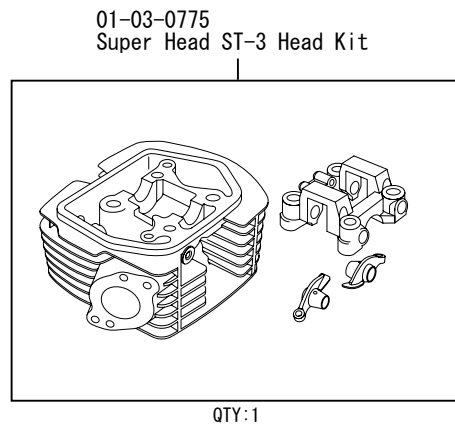

SuperHead ST-3 Bore-up kit, 115cc

Product number 01-05-0475

Adaptation model	Ape100	(HC07-1000001 ~)
		(HC13-1000001 ~)
	XR100 Motard	(HD13-1000001 ~)
	XR100R	(HE03-2100001 ~)
	CRF100F	(HE03-2400001 ~)

- Thank you for purchasing one of our products. Please strictly follow the following instructions in installing and using the kit.
- This product is a kit for bore-up (57x45 115cc) for Super Head ST-3.
- Before assemble the kit, please be sure to check the contents. Should you have any questions about the products, please kindly contact your local TAKEGAWA dealer.

© Please note that, in some cases, the illustrations and photos may vary from the actual hardware.

~ Kit Contents ~

☆ Please read carefully before use ☆

- © This product is designed for exclusive use on the closed course.
- © The use ignoring the instructions that are written in the manual, if the accident or damage has occurred, we can not assume any responsibility for compensation.
- © This product is the above-mentioned vehicle exclusive goods. Is not possible attached to the other vehicle. Please note.
- © Please note. Performance up, the design change, the product and the price in the cost up, etc. are subject to change without notice.
- © Please be informed that we shall be held harmless against any claim against us whatsoever arising out of use of the products in racing and the like.

SPECIAL PARTS
TAKEGAWA

CONTACT Address : 3-5-16 Nishikiorihigashi Tondabayashi Osaka JAPAN
TEL: +81-721-25-1357 FAX:+81-721-24-5059
e-mail:english@takegawa.co.jp URL http://www.takegawa.co.jp
Please contact with your name and country name provided. (Only English please)