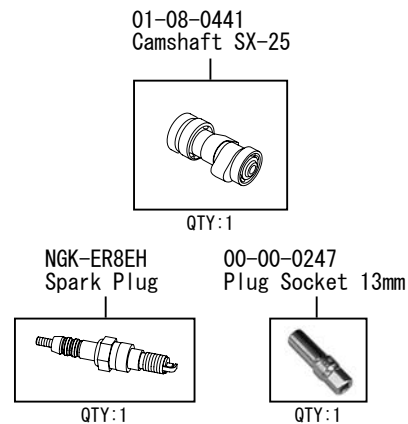

SuperHead ST-3 Bore-up kit, 115cc

Product number 01-05-0475

Adaptation model	Ape100	(HC07-1000001 ~)
		(HC13-1000001 ~)
	XR100 Motard	(HD13-1000001 ~)
	XR100R	(HE03-2100001 ~)
	CRF100F	(HE03-2400001 ~)

- Thank you for purchasing one of our products. Please strictly follow the following instructions in installing and using the kit.
- This product is a kit for bore-up (57x45 115cc) for Super Head ST-3.
- Before assemble the kit, please be sure to check the contents. Should you have any questions about the products, please kindly contact your local TAKEGAWA dealer.

© Please note that, in some cases, the illustrations and photos may vary from the actual hardware.

~ Kit Contents ~

☆ Please read carefully before use ☆

- © This product is designed for exclusive use on the closed course.
- © The use ignoring the instructions that are written in the manual, if the accident or damage has occurred, we can not assume any responsibility for compensation.
- © This product is the above-mentioned vehicle exclusive goods. Is not possible attached to the other vehicle. Please note.
- © Please note. Performance up, the design change, the product and the price in the cost up, etc. are subject to change without notice.
- © Please be informed that we shall be held harmless against any claim against us whatsoever arising out of use of the products in racing and the like.

SPECIAL PARTS
TAKEGAWA

CONTACT Address : 3-5-16 Nishikiorihigashi Tondabayashi Osaka JAPAN
TEL: +81-721-25-1357 FAX:+81-721-24-5059
e-mail:english@takegawa.co.jp URL http://www.takegawa.co.jp
Please contact with your name and country name provided. (Only English please)