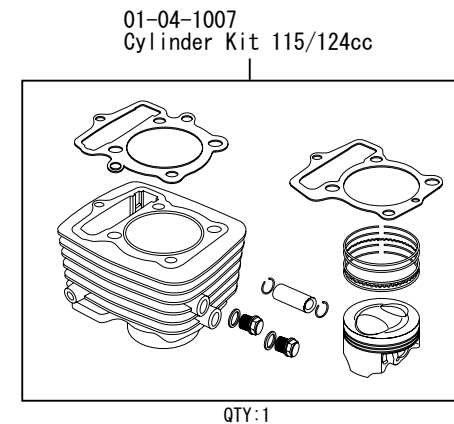

SuperHead ST-3 Bore-up kit, 115cc

Product number 01-05-0475

Adaptation model	Ape100	(HC07-1000001 ~)
		(HC13-1000001 ~)
	XR100 Motard	(HD13-1000001 ~)
	XR100R	(HE03-2100001 ~)
	CRF100F	(HE03-2400001 ~)

- Thank you for purchasing one of our products. Please strictly follow the following instructions in installing and using the kit.
- This product is a kit for bore-up (57x45 115cc) for Super Head ST-3.
- Before assemble the kit, please be sure to check the contents. Should you have any questions about the products, please kindly contact your local TAKEGAWA dealer.

© Please note that, in some cases, the illustrations and photos may vary from the actual hardware.

~ Kit Contents ~

☆ Please read carefully before use ☆

- © This product is designed for exclusive use on the closed course.
- © The use ignoring the instructions that are written in the manual, if the accident or damage has occurred, we can not assume any responsibility for compensation.
- © This product is the above-mentioned vehicle exclusive goods. Is not possible attached to the other vehicle. Please note.
- © Please note. Performance up, the design change, the product and the price in the cost up, etc. are subject to change without notice.
- © Please be informed that we shall be held harmless against any claim against us whatsoever arising out of use of the products in racing and the like.

SPECIAL PARTS
TAKEGAWA

CONTACT Address : 3-5-16 Nishikiorihigashi Tondabayashi Osaka JAPAN
TEL: +81-721-25-1357 FAX:+81-721-24-5059
e-mail:english@takegawa.co.jp URL http://www.takegawa.co.jp
Please contact with your name and country name provided. (Only English please)