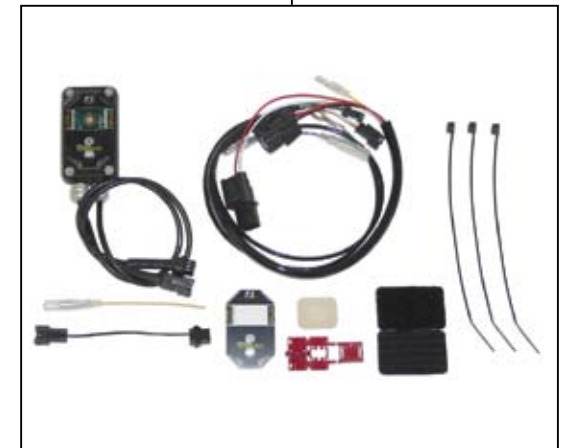

Hyper S-Stage Bore Up Kit 125cc (with Big throttle body)

Product number 01-05-0480

Adaptation model	Super CUB 110 (JA44-1000001 ~)
	Cross Cub 110 (JA45-1000001 ~)

- Thank you very much for purchasing our products. Thank you so you will comply with the following matters at the time of use.
- Before fitting the products, please check the contents of the kit. We hope that you will follow the instructions for each kit. Should you have any questions about the products, please kindly contact your dealer.

© If the description, such as photos or illustration different with this part.

~ Product content ~

01-05-0126
S-Stage Bore Up Kit 125cc

QTY:1

03-05-0153
Big throttle body kit(φ 24)

QTY:1

05-04-0043
FI Con 2