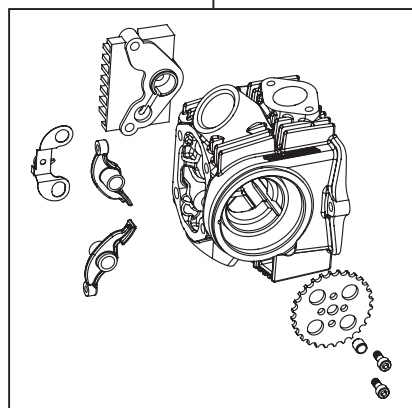

17R-Stage+D Bore Up Kit 88cc

Product number 01-05-0509

Adaptation model	Monkey/Gorilla (Z50J-1300017 ~ 1510400)
	6V DAX50 (ST50-1000001 ~ 6300021)
	6V CHALY (CF50-2300016 ~ 2699999)
	6V CD50 (CD50-1300001 ~ 1330600)

- Thank you very much for purchasing our products. Thank you so you will comply with the following matters at the time of use.
 - This is a 17R Stage+D / bore up (52x41.4 88cc) kit .
- Before fitting the products, please check the contents of the kit. We hope that you will follow the instructions for each kit.
Should you have any questions about the products, please kindly contact your dealer.

◎ If the description, such as photos or Illustration different with this part.

~ Product content ~

01-03-0022
17R-Stage+D Head kit

QTY:1

01-08-0172
Cam shaft R-10E

QTY:1

01-04-7188H
Cylinder kit (88cc H Cylinder)