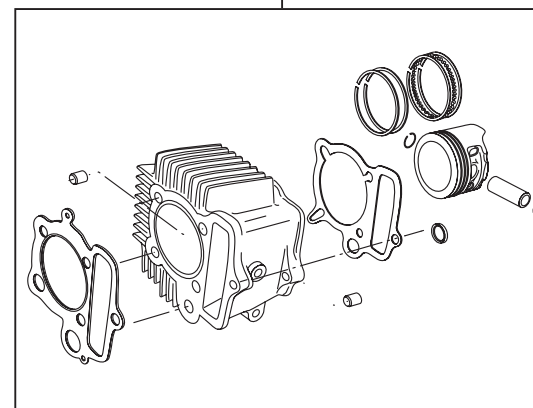

- Thank you very much for purchasing our products. Thank you so you will comply with the following matters at the time of use.
 - This is a 17R Stage+D / bore up (52x41.4 88cc) kit .
- Before fitting the products, please check the contents of the kit. We hope that you will follow the instructions for each kit.
Should you have any questions about the products, please kindly contact your dealer.

◎ If the description, such as photos or Illustration different with this part.

~ Product content ~

01-03-0022
17R-Stage+D Head kit

QTY:1

01-08-0172
Cam shaft R-10E

QTY:1

01-04-7188H
Cylinder kit (88cc H Cylinder)