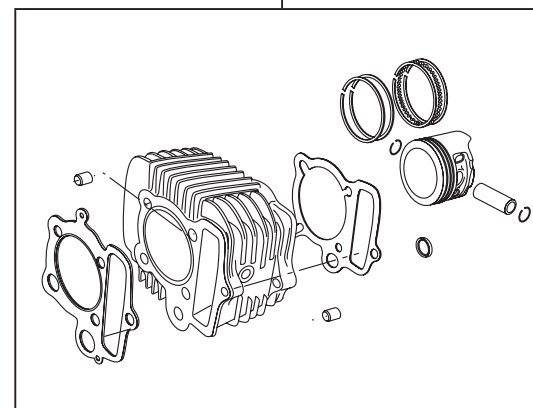

- Thank you very much for purchasing our products. Thank you so you will comply with the following matters at the time of use.
 - This is a 17R Stage+D / bore up (52x41.4 88cc) kit .
- Before fitting the products, please check the contents of the kit. We hope that you will follow the instructions for each kit.
Should you have any questions about the products, please kindly contact your dealer.

© If the description, such as photos or Illustration different with this part.

~ Product content ~

01-03-0022
17R-Stage+D Head kit

QTY:1

01-08-0172
Cam shaft R-10E

QTY:1

01-04-7188V
Cylinder kit (88cc V Cylinder)