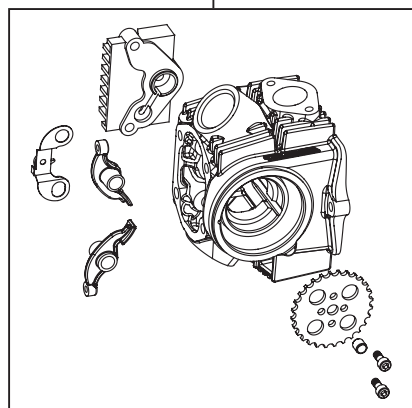

17R-Stage+D Bore Up Kit 88cc

Product number **01-05-0510**

Adaptation model	Monkey/Gorilla	(Z50J-1300017 ~ 1510400)
	6V DAX50	(ST50-1000001 ~ 6300021)
	6V CHALY	(CF50-2300016 ~ 2699999)
	6V CD50	(CD50-1300001 ~ 1330600)

- Thank you very much for purchasing our products. Thank you so you will comply with the following matters at the time of use.
 - This is a 17R Stage+D / bore up (52x41.4 88cc) kit .
- Before fitting the products, please check the contents of the kit. We hope that you will follow the instructions for each kit.
Should you have any questions about the products, please kindly contact your dealer.

© If the description, such as photos or Illustration different with this part.

~ Product content ~

01-03-0022
17R-Stage+D Head kit

QTY:1

01-08-0172
Cam shaft R-10E

QTY:1

01-04-7188V
Cylinder kit (88cc V Cylinder)