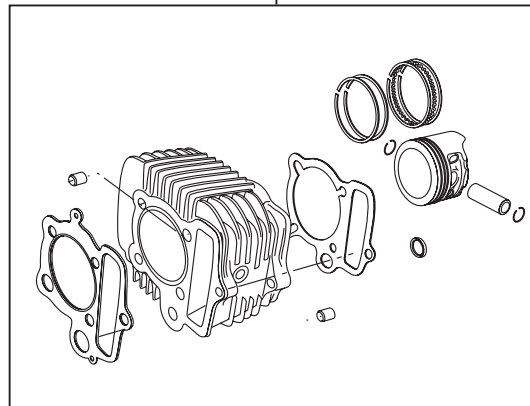

# 17R-Stage+D Combo Kit 88cc

Product number 01-05-0515

Adaptation model	Monkey/Gorilla (Z50J-2000001 ~ )
	(AB27-1000001 ~ 1899999)
	Monkey BAJA (Z50J-1700001 ~ )

- Thank you very much for purchasing our products. Thank you so you will comply with the following matters at the time of use.
  - This is a 17R Stage+D / bore up (52x41.4 88cc) for the Moneky and Gorilla, and a Mikuni VM26 carburetor.
- Before fitting the products, please check the contents of the kit. We hope that you will follow the instructions for each kit.  
Should you have any questions about the products, please kindly contact your dealer.

◎ If the description, such as photos or Illustration different with this part.

~ Product content ~

01-03-0022  
17R-Stage+D Head kit

QTY:1

01-08-0172  
Cam shaft R-10E

QTY:1

NGK-CR8HSA  
spark plug

QTY:1

01-04-7088V  
Cylinder kit 88cc (V Cylinder)

QTY:1

03-05-0483  
Big carburetor kit (VM26)

QTY:1

☆ Please read carefully before use ☆

- ◎ This kit is designed for exclusive use for the closed racing. So never use this kit for running on a public road.
- ◎ We do not take any responsibility for any accident or damage whatsoever arising from the use of this kit not in conformity with the instructions in the manual.
- ◎ This kit is designed for exclusive use in the above-mentioned applicable models with the specified frame numbers only. Please take note that this kit cannot be mounted on other types of motorcycles.
- ◎ Please be informed that, mainly because of improvement in performance, design changes, and cost increase, the product specifications and prices are subject to change without prior notice.