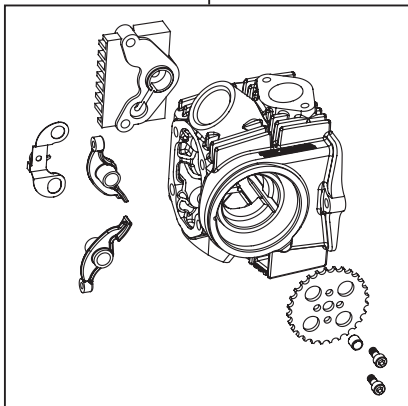

# 17R-Stage+D Combo Kit 88cc

Product number 01-05-0515

Adaptation model	Monkey/Gorilla (Z50J-2000001 ~ )
	(AB27-1000001 ~ 1899999)
	Monkey BAJA (Z50J-1700001 ~ )

- Thank you very much for purchasing our products. Thank you so you will comply with the following matters at the time of use.
  - This is a 17R Stage+D / bore up (52x41.4 88cc) for the Moneky and Gorilla, and a Mikuni VM26 carburetor.
- Before fitting the products, please check the contents of the kit. We hope that you will follow the instructions for each kit.  
Should you have any questions about the products, please kindly contact your dealer.

◎ If the description, such as photos or Illustration different with this part.

~ Product content ~

01-03-0022  
17R-Stage+D Head kit

QTY:1

01-08-0172  
Cam shaft R-10E

QTY:1

NGK-CR8HSA  
spark plug

QTY:1

01-04-7088V  
Cylinder kit 88cc (V Cylinder)

QTY:1

03-05-0483  
Big carburetor kit (VM26)

QTY:1

☆ Please read carefully before use ☆

- ◎ This kit is designed for exclusive use for the closed racing. So never use this kit for running on a public road.
- ◎ We do not take any responsibility for any accident or damage whatsoever arising from the use of this kit not in conformity with the instructions in the manual.
- ◎ This kit is designed for exclusive use in the above-mentioned applicable models with the specified frame numbers only. Please take note that this kit cannot be mounted on other types of motorcycles.
- ◎ Please be informed that, mainly because of improvement in performance, design changes, and cost increase, the product specifications and prices are subject to change without prior notice.