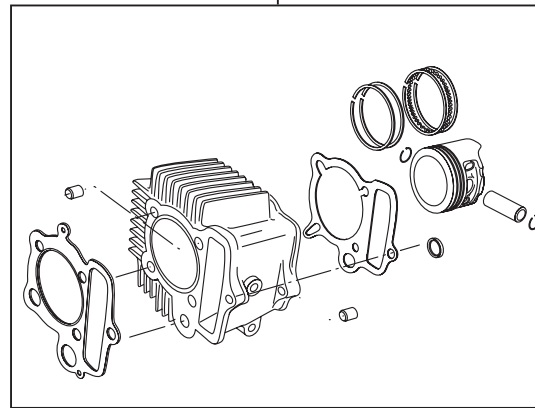

# 17R-Stage+D Combo Kit 88cc

Product number 01-05-0518

Adaptation model	Monkey/Gorilla (Z50J-2000001 ~ )
	(AB27-1000001 ~ 1899999)
	Monkey BAJA (Z50J-1700001 ~ )

- Thank you very much for purchasing our products. Thank you so you will comply with the following matters at the time of use.
  - This is a 17R Stage+D / bore up (52x41.4 88cc) for the Moneky and Gorilla, and a Keihin PD22 carburetor.
- Before fitting the products, please check the contents of the kit. We hope that you will follow the instructions for each kit.  
Should you have any questions about the products, please kindly contact your dealer.

◎ If the description, such as photos or Illustration different with this part.

~ Product content ~

01-03-0022  
17R-Stage+D Head kit

QTY:1

01-08-0172  
Cam shaft R-10E

QTY:1

NGK-CR8HSA  
spark plug

QTY:1

01-04-7088H  
Cylinder kit 88cc (H Cylinder)

QTY:1

03-05-0113  
Big carburetor kit (PD22)

QTY:1

☆ Please read carefully before use ☆

- ◎ This kit is designed for exclusive use for the closed racing. So never use this kit for running on a public road.
- ◎ We do not take any responsibility for any accident or damage whatsoever arising from the use of this kit not in conformity with the instructions in the manual.
- ◎ This kit is designed for exclusive use in the above-mentioned applicable models with the specified frame numbers only. Please take note that this kit cannot be mounted on other types of motorcycles.
- ◎ Please be informed that, mainly because of improvement in performance, design changes, and cost increase, the product specifications and prices are subject to change without prior notice.