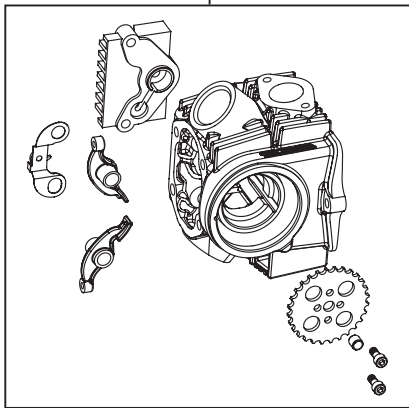

# 17R-Stage+D Combo Kit 88cc

Product number 01-05-0518

Adaptation model	Monkey/Gorilla (Z50J-2000001 ~ )
	(AB27-1000001 ~ 1899999)
	Monkey BAJA (Z50J-1700001 ~ )

- Thank you very much for purchasing our products. Thank you so you will comply with the following matters at the time of use.
  - This is a 17R Stage+D / bore up (52x41.4 88cc) for the Moneky and Gorilla, and a Keihin PD22 carburetor.
- Before fitting the products, please check the contents of the kit. We hope that you will follow the instructions for each kit.  
Should you have any questions about the products, please kindly contact your dealer.

◎ If the description, such as photos or Illustration different with this part.

~ Product content ~

01-03-0022  
17R-Stage+D Head kit

QTY:1

01-08-0172  
Cam shaft R-10E

QTY:1

NGK-CR8HSA  
spark plug

QTY:1

01-04-7088H  
Cylinder kit 88cc (H Cylinder)

QTY:1

03-05-0113  
Big carburetor kit (PD22)

QTY:1

☆ Please read carefully before use ☆

- ◎ This kit is designed for exclusive use for the closed racing. So never use this kit for running on a public road.
- ◎ We do not take any responsibility for any accident or damage whatsoever arising from the use of this kit not in conformity with the instructions in the manual.
- ◎ This kit is designed for exclusive use in the above-mentioned applicable models with the specified frame numbers only. Please take note that this kit cannot be mounted on other types of motorcycles.
- ◎ Please be informed that, mainly because of improvement in performance, design changes, and cost increase, the product specifications and prices are subject to change without prior notice.