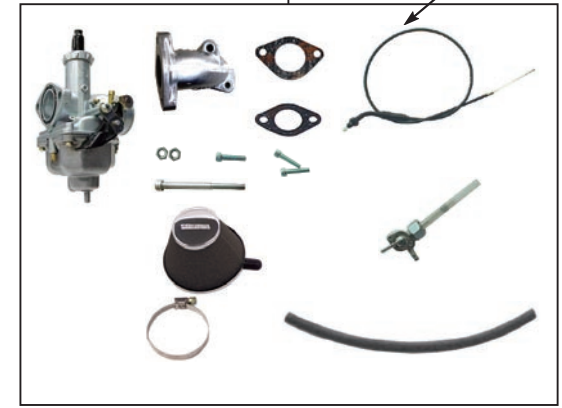

# 17R-Stage+D Combo Kit 88cc

Product number 01-05-0518

Adaptation model	Monkey/Gorilla (Z50J-2000001 ~ )
	(AB27-1000001 ~ 1899999)
	Monkey BAJA (Z50J-1700001 ~ )

- Thank you very much for purchasing our products. Thank you so you will comply with the following matters at the time of use.
  - This is a 17R Stage+D / bore up (52x41.4 88cc) for the Moneky and Gorilla, and a Keihin PD22 carburetor.
- Before fitting the products, please check the contents of the kit. We hope that you will follow the instructions for each kit.  
Should you have any questions about the products, please kindly contact your dealer.

◎ If the description, such as photos or Illustration different with this part.

~ Product content ~

01-03-0022  
17R-Stage+D Head kit

QTY:1

01-08-0172  
Cam shaft R-10E

QTY:1

NGK-CR8HSA  
spark plug

QTY:1

01-04-7088H  
Cylinder kit 88cc (H Cylinder)

QTY:1

03-05-0113  
Big carburetor kit (PD22)

QTY:1

☆ Please read carefully before use ☆

- ◎ This kit is designed for exclusive use for the closed racing. So never use this kit for running on a public road.
- ◎ We do not take any responsibility for any accident or damage whatsoever arising from the use of this kit not in conformity with the instructions in the manual.
- ◎ This kit is designed for exclusive use in the above-mentioned applicable models with the specified frame numbers only. Please take note that this kit cannot be mounted on other types of motorcycles.
- ◎ Please be informed that, mainly because of improvement in performance, design changes, and cost increase, the product specifications and prices are subject to change without prior notice.