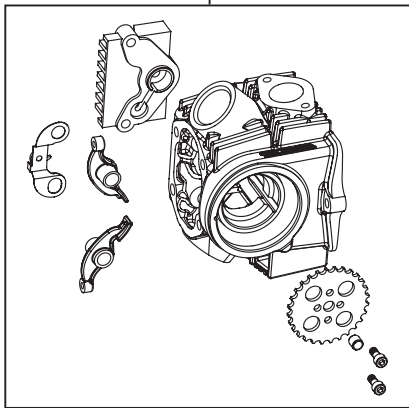

# 17R-Stage+D Combo Kit 88cc

Product number 01-05-0519

Adaptation model	Monkey/Gorilla (Z50J-2000001 ~ )
	(AB27-1000001 ~ 1899999)
	Monkey BAJA (Z50J-1700001 ~ )

- Thank you very much for purchasing our products. Thank you so you will comply with the following matters at the time of use.
  - This is a 17R Stage+D / bore up (52x41.4 88cc) for the Moneky and Gorilla, and a Keihin PD22 carburetor.
- Before fitting the products, please check the contents of the kit. We hope that you will follow the instructions for each kit.  
Should you have any questions about the products, please kindly contact your dealer.

◎ If the description, such as photos or Illustration different with this part.

~ Product content ~

01-03-0022  
17R-Stage+D Head kit

QTY:1

01-08-0172  
Cam shaft R-10E

QTY:1

NGK-CR8HSA  
spark plug

QTY:1

01-04-7088V  
Cylinder kit 88cc (V Cylinder)

QTY:1

03-05-0113  
Big carburetor kit (PD22)

QTY:1

☆ Please read carefully before use ☆

- ◎ This kit is designed for exclusive use for the closed racing. So never use this kit for running on a public road.
- ◎ We do not take any responsibility for any accident or damage whatsoever arising from the use of this kit not in conformity with the instructions in the manual.
- ◎ This kit is designed for exclusive use in the above-mentioned applicable models with the specified frame numbers only. Please take note that this kit cannot be mounted on other types of motorcycles.
- ◎ Please be informed that, mainly because of improvement in performance, design changes, and cost increase, the product specifications and prices are subject to change without prior notice.