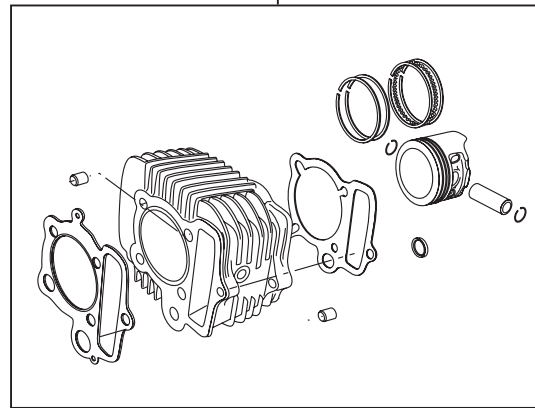

# 17R-Stage+D Combo Kit 88cc

Product number 01-05-0519

Adaptation model	Monkey/Gorilla (Z50J-2000001 ~ )
	(AB27-1000001 ~ 1899999)
	Monkey BAJA (Z50J-1700001 ~ )

- Thank you very much for purchasing our products. Thank you so you will comply with the following matters at the time of use.
  - This is a 17R Stage+D / bore up (52x41.4 88cc) for the Moneky and Gorilla, and a Keihin PD22 carburetor.
- Before fitting the products, please check the contents of the kit. We hope that you will follow the instructions for each kit.  
Should you have any questions about the products, please kindly contact your dealer.

◎ If the description, such as photos or Illustration different with this part.

~ Product content ~

01-03-0022  
17R-Stage+D Head kit

QTY:1

01-08-0172  
Cam shaft R-10E

QTY:1

NGK-CR8HSA  
spark plug

QTY:1

01-04-7088V  
Cylinder kit 88cc (V Cylinder)

QTY:1

03-05-0113  
Big carburetor kit (PD22)

QTY:1

☆ Please read carefully before use ☆

- ◎ This kit is designed for exclusive use for the closed racing. So never use this kit for running on a public road.
- ◎ We do not take any responsibility for any accident or damage whatsoever arising from the use of this kit not in conformity with the instructions in the manual.
- ◎ This kit is designed for exclusive use in the above-mentioned applicable models with the specified frame numbers only. Please take note that this kit cannot be mounted on other types of motorcycles.
- ◎ Please be informed that, mainly because of improvement in performance, design changes, and cost increase, the product specifications and prices are subject to change without prior notice.