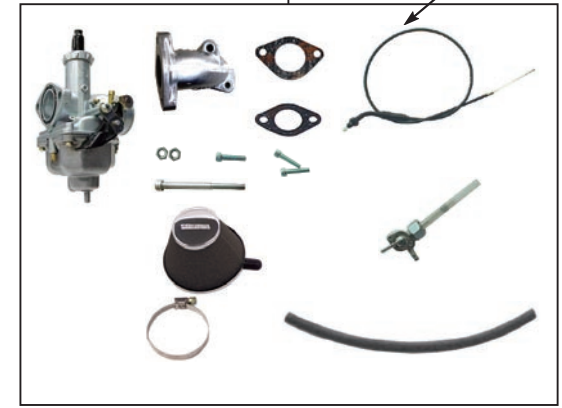

# 17R-Stage+D Combo Kit 88cc

Product number 01-05-0519

Adaptation model	Monkey/Gorilla (Z50J-2000001 ~ )
	(AB27-1000001 ~ 1899999)
	Monkey BAJA (Z50J-1700001 ~ )

- Thank you very much for purchasing our products. Thank you so you will comply with the following matters at the time of use.
  - This is a 17R Stage+D / bore up (52x41.4 88cc) for the Moneky and Gorilla, and a Keihin PD22 carburetor.
- Before fitting the products, please check the contents of the kit. We hope that you will follow the instructions for each kit.  
Should you have any questions about the products, please kindly contact your dealer.

◎ If the description, such as photos or Illustration different with this part.

~ Product content ~

01-03-0022  
17R-Stage+D Head kit

QTY:1

01-08-0172  
Cam shaft R-10E

QTY:1

NGK-CR8HSA  
spark plug

QTY:1

01-04-7088V  
Cylinder kit 88cc (V Cylinder)

QTY:1

03-05-0113  
Big carburetor kit (PD22)

QTY:1

☆ Please read carefully before use ☆

- ◎ This kit is designed for exclusive use for the closed racing. So never use this kit for running on a public road.
- ◎ We do not take any responsibility for any accident or damage whatsoever arising from the use of this kit not in conformity with the instructions in the manual.
- ◎ This kit is designed for exclusive use in the above-mentioned applicable models with the specified frame numbers only. Please take note that this kit cannot be mounted on other types of motorcycles.
- ◎ Please be informed that, mainly because of improvement in performance, design changes, and cost increase, the product specifications and prices are subject to change without prior notice.