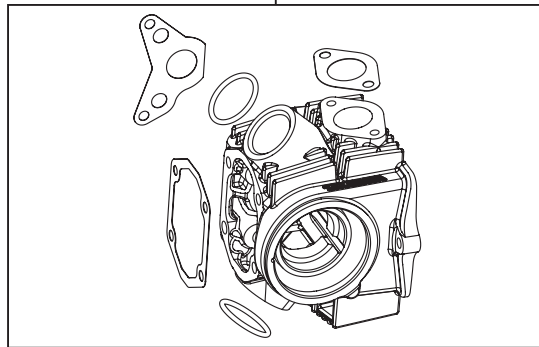

17R-Stage E Bore Up Kit 88cc (Entry Model)

Product number **01-05-0527**

- Thank you very much for purchasing our products. Thank you so you will comply with the following matters at the time of use.
- This is a 17R-Stage E (Entry Model) / bore up (52x41.4 88cc) kit .
- Before fitting the products, please check the contents of the kit.
We hope that you will follow the instructions for each kit.
Should you have any questions about the products, please kindly contact your dealer.

© If the description, such as photos or Illustration different with this part.

Adaptation model	Monkey/Gorilla (Z50J-2000001 ~) (AB27-1000001 ~ 1899999)
	Monkey BAJA (Z50J-1700001 ~)
	CD50 (CD50-1500001 ~)
	CL50 (CD50-4000001 ~)
	BENLY50S (CD50-2200005 ~)
	DAX50 (AB26-1000001 ~)
	Magna50 (AC13-1000001 ~)
	CRF50F/XR50R (AE03-1000001 ~) (AE03-1400001 ~)
	Super Cub50 (C50 -0200001 ~ 0095210) (C50 -2100001 ~ 2299999) (AA01-1000001 ~ 1699999)
	Little Cub (C50 -4300001 ~) (AA01-3000001 ~ 3999999)

~ Product content ~

01-03-0023
17R-Stage E Hed kit

QTY:1

01-08-0009
Super Sports Cam shaft

QTY:1

01-04-7088H
Cylinder kit 88cc (H Cylinder)

QTY:1

☆ Please read carefully before use ☆