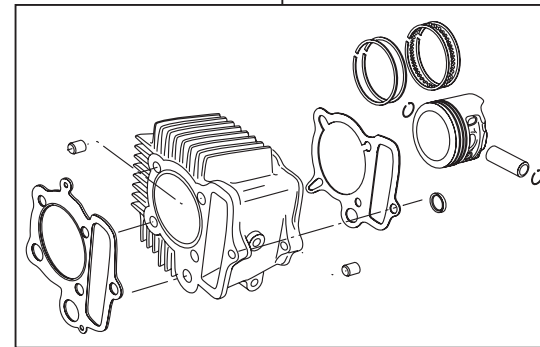

17R-Stage E Bore Up Kit 88cc (Entry Model)

Product number **01-05-0527**

- Thank you very much for purchasing our products. Thank you so you will comply with the following matters at the time of use.
- This is a 17R-Stage E (Entry Model) / bore up (52x41.4 88cc) kit .
- Before fitting the products, please check the contents of the kit.
We hope that you will follow the instructions for each kit.
Should you have any questions about the products, please kindly contact your dealer.

~ Product content ~

01-03-0023
17R-Stage E Hed kit

QTY:1

01-08-0009
Super Sports Cam shaft

QTY:1

01-04-7088H
Cylinder kit 88cc (H Cylinder)

QTY:1

☆ Please read carefully before use ☆