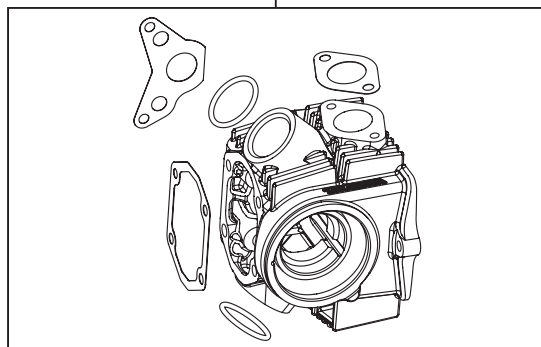

17R-Stage E Bore Up Kit 88cc (Entry Model)

Product number **01-05-0533**

- Thank you very much for purchasing our products. Thank you so you will comply with the following matters at the time of use.
- This is a 17R-Stage E (Entry Model) / bore up (52x41.4 88cc) kit .
- Before fitting the products, please check the contents of the kit.
We hope that you will follow the instructions for each kit.
Should you have any questions about the products, please kindly contact your dealer.

© If the description, such as photos or Illustration different with this part.

Adaptation model	Monkey/Gorilla (Z50J-200001 ~) (AB27-1000001 ~ 1899999)
	Monkey BAJA (Z50J-1700001 ~)
	CD50 (CD50-1500001 ~)
	CL50 (CD50-4000001 ~)
	BENLY50S (CD50-2200005 ~)
	DAX50 (AB26-1000001 ~)
	Magna50 (AC13-1000001 ~)
	CRF50F/XR50R (AE03-1000001 ~) (AE03-1400001 ~)
	Super Cub50 (C50 -0200001 ~ 0095210) (C50 -2100001 ~ 2299999) (AA01-1000001 ~ 1699999)
	Little Cub (C50 -4300001 ~) (AA01-3000001 ~ 3999999)

~ Product content ~

01-03-0023
17R-Stage E Hed kit

QTY:1

01-08-0009
Super Sports Cam shaft

QTY:1

01-04-7088V
Cylinder kit 88cc (V Cylinder)

QTY:1

☆ Please read carefully before use ☆