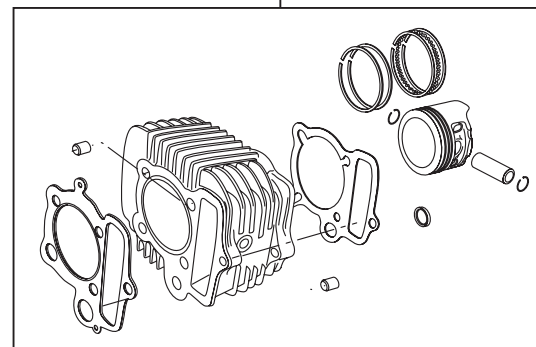

17R-Stage E Bore Up Kit 88cc (Entry Model)

Product number **01-05-0533**

- Thank you very much for purchasing our products. Thank you so you will comply with the following matters at the time of use.
- This is a 17R-Stage E (Entry Model) / bore up (52x41.4 88cc) kit .
- Before fitting the products, please check the contents of the kit.
We hope that you will follow the instructions for each kit.
Should you have any questions about the products, please kindly contact your dealer.

© If the description, such as photos or Illustration different with this part.

Adaptation model	Monkey/Gorilla (Z50J-200001 ~) (AB27-1000001 ~ 1899999)
	Monkey BAJA (Z50J-1700001 ~)
	CD50 (CD50-1500001 ~)
	CL50 (CD50-4000001 ~)
	BENLY50S (CD50-2200005 ~)
	DAX50 (AB26-1000001 ~)
	Magna50 (AC13-1000001 ~)
	CRF50F/XR50R (AE03-1000001 ~) (AE03-1400001 ~)
	Super Cub50 (C50 -0200001 ~ 0095210) (C50 -2100001 ~ 2299999) (AA01-1000001 ~ 1699999)
	Little Cub (C50 -4300001 ~) (AA01-3000001 ~ 3999999)

~ Product content ~

01-03-0023
17R-Stage E Hed kit

QTY:1

01-08-0009
Super Sports Cam shaft

QTY:1

01-04-7088V
Cylinder kit 88cc (V Cylinder)

QTY:1

☆ Please read carefully before use ☆