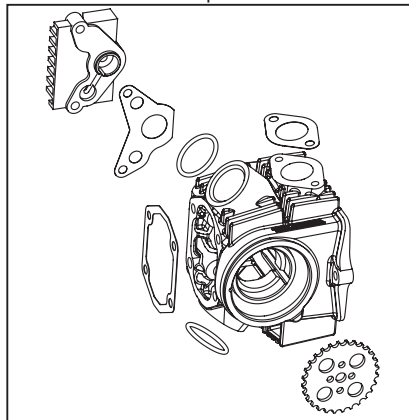

# 17R-Stage E Bore Up Kit 88cc

(Entry Model)

Product number 01-05-0534

Adaptation model	Monkey/Gorilla (Z50J-1300017 ~ 1510400)
	6V CD50 (CD50-1300001 ~ 1330600)
	6V CD50 (ST50-1000001 ~ 6300021)
	6V SHALY (CF50-2300016 ~ 2699999)

- Thank you very much for purchasing our products. Thank you so you will comply with the following matters at the time of use.
- This is a 17R Stage E / bore up (52x41.4 88cc) kit .  
Before fitting the products, please check the contents of the kit. We hope that you will follow the instructions for each kit.  
Should you have any questions about the products, please kindly contact your dealer.

© If the description, such as photos or Illustration different with this part.

~ Product content ~

01-03-0025  
17R-Stage E Hed kit

QTY:1

01-08-046  
Cam shaft R-10

QTY:1

01-04-7188V  
Cylinder kit 88cc (V Cylinder)