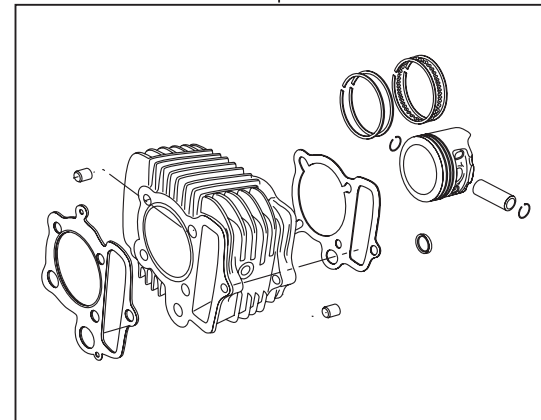

- Thank you very much for purchasing our products. Thank you so you will comply with the following matters at the time of use.
- This is a 17R Stage E / bore up (52x41.4 88cc) kit .  
Before fitting the products, please check the contents of the kit. We hope that you will follow the instructions for each kit.  
Should you have any questions about the products, please kindly contact your dealer.

© If the description, such as photos or Illustration different with this part.

~ Product content ~

01-03-0025  
17R-Stage E Hed kit

QTY:1

01-08-046  
Cam shaft R-10

QTY:1

01-04-7188V  
Cylinder kit 88cc (V Cylinder)