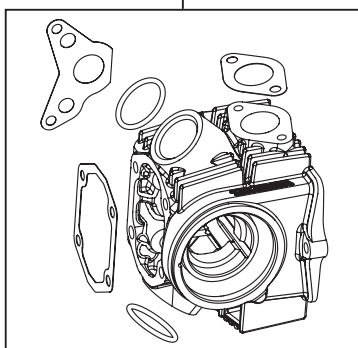

17R-Stage E Combo Kit 88cc

(Entry Model)

Product number 01-05-0535

| | |
|------------------|----------------------------------|
| Adaptation model | Monkey/Gorilla (Z50J-2000001 ~) |
| | (AB27-1000001 ~ 1899999) |
| | Monkey BAJA (Z50J-1700001 ~) |

- Thank you very much for purchasing our products. Thank you so you will comply with the following matters at the time of use.
- This is a kit, for use in the Monkey and Gorilla, consisting of 17R-Stage E (Entry Model) / bore up (52x41.4 88cc) and Keihin PC20 carburetor
- Before fitting the products, please check the contents of the kit.

~ Product content ~

01-03-0023
17R-Stage E Hed kit

QTY:1

01-08-0009
Super Sports Cam shaft

QTY:1

NGK-CR8HSA
spark plug

QTY:1

01-04-7088V
Cylinder kit 88cc (V Cylinder)