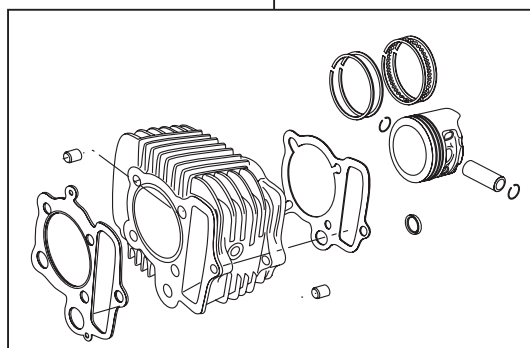

~ Product content ~

01-03-0023
17R-Stage E Hed kit

QTY:1

01-08-0009
Super Sports Cam shaft

QTY:1

NGK-CR8HSA
spark plug

QTY:1

01-04-7088V
Cylinder kit 88cc (V Cylinder)

QTY:1

03-05-018
Big carburetor kit(PC20)

QTY:1

03-01-110
Air filter Type 2

QTY:1

☆ Please read carefully before use ☆

- © This kit is designed for exclusive use for the closed racing. So never use this kit for running on a public road.
- © We do not take any responsibility for any accident or damage whatsoever arising from the use of this kit not in conformity with the instructions in the manual.
- © This kit is designed for exclusive use in the above-mentioned applicable models with the specified frame numbers only. Please take note that this kit cannot be mounted on other types of motorcycles.
- © Please be informed that, mainly because of improvement in performance, design changes, and cost increase, the product specifications and prices are subject to change without prior notice.