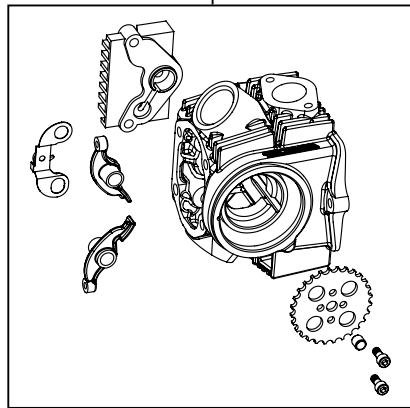

17R-Stage+D Combo Kit 88cc

Product number 01-05-0624

Adaptation model	Monkey/Gorilla (Z50J-2000001 ~)
	(AB27-1000001 ~ 1899999)
	Monkey BAJA (Z50J-1700001 ~)

- Thank you very much for purchasing our products. Thank you so you will comply with the following matters at the time of use.
 - This is a 17R Stage+D / bore up (52x41.4 88cc) for the Moneky and Gorilla, and a Keihin PD22 carburetor.
- Before fitting the products, please check the contents of the kit. We hope that you will follow the instructions for each kit.
Should you have any questions about the products, please kindly contact your dealer.

◎ If the description, such as photos or Illustration different with this part.

~ Product content ~

01-03-0022
17R-Stage+D Head kit

QTY:1

01-08-0172
Cam shaft R-10E

QTY:1

NGK-CR8HSA
spark plug

QTY:1

01-04-7088H
Cylinder kit 88cc (H Cylinder)

QTY:1

03-05-0008
Big carburetor kit (PD22)

QTY:1

☆ Please read carefully before use ☆

- ◎ This kit is designed for exclusive use for the closed racing. So never use this kit for running on a public road.
- ◎ We do not take any responsibility for any accident or damage whatsoever arising from the use of this kit not in conformity with the instructions in the manual.
- ◎ This kit is designed for exclusive use in the above-mentioned applicable models with the specified frame numbers only. Please take note that this kit cannot be mounted on other types of motorcycles.
- ◎ Please be informed that, mainly because of improvement in performance, design changes, and cost increase, the product specifications and prices are subject to change without prior notice.