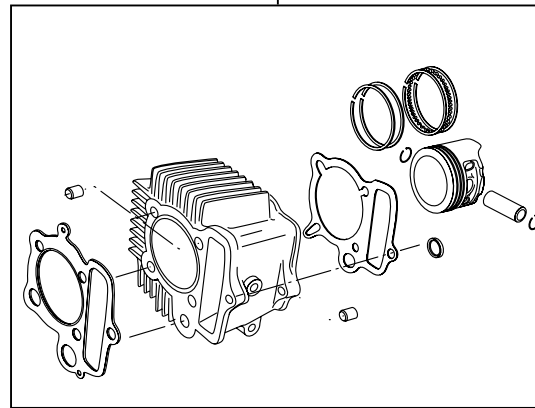

17R-Stage+D Combo Kit 88cc

Product number 01-05-0624

Adaptation model	Monkey/Gorilla (Z50J-2000001 ~)
	(AB27-1000001 ~ 1899999)
	Monkey BAJA (Z50J-1700001 ~)

- Thank you very much for purchasing our products. Thank you so you will comply with the following matters at the time of use.
 - This is a 17R Stage+D / bore up (52x41.4 88cc) for the Moneky and Gorilla, and a Keihin PD22 carburetor.
- Before fitting the products, please check the contents of the kit. We hope that you will follow the instructions for each kit.
Should you have any questions about the products, please kindly contact your dealer.

◎ If the description, such as photos or Illustration different with this part.

~ Product content ~

01-03-0022
17R-Stage+D Head kit

QTY:1

01-08-0172
Cam shaft R-10E

QTY:1

NGK-CR8HSA
spark plug

QTY:1

01-04-7088H
Cylinder kit 88cc (H Cylinder)

QTY:1

03-05-0008
Big carburetor kit (PD22)

QTY:1

☆ Please read carefully before use ☆

- ◎ This kit is designed for exclusive use for the closed racing. So never use this kit for running on a public road.
- ◎ We do not take any responsibility for any accident or damage whatsoever arising from the use of this kit not in conformity with the instructions in the manual.
- ◎ This kit is designed for exclusive use in the above-mentioned applicable models with the specified frame numbers only. Please take note that this kit cannot be mounted on other types of motorcycles.
- ◎ Please be informed that, mainly because of improvement in performance, design changes, and cost increase, the product specifications and prices are subject to change without prior notice.