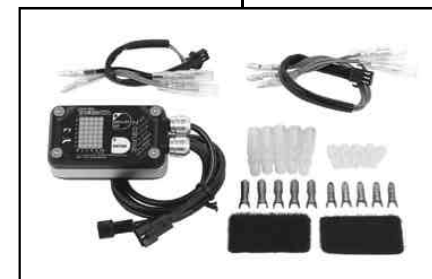

Hyper S-Stage KIT

Item No. : 01 - 05 5199
 Applicable models and frame No.:
 AddressV125 / G : CF46 A-100001 ~

- We are flattered that you have purchased one of our products. Please strictly follow the following instructions in installing and using the products.
- Before fitting the products, please be sure to check the contents of the kit. Should you have any questions about the products, please kindly contact your dealer.

Please note that the descriptions in this manual like illustrations and photos may differ from the actual hardware.

~ Kit Contents ~

Item NO.	01-05-5190
Parts Name	S-Stage kit
Qty.	1

Item NO.	02-01-0034
Parts Name	High speed Drive and Driven face Kit.
Qty.	1

Item NO.	NGK-CR8HSA
Parts Name	spark plug
Qty.	1

Item NO.	03-05-0016
Parts Name	FI Controller
Qty.	1

Please do read before installation.

This kit is designed for exclusive use in the closed racing. So, take note that it is prohibited to drive your motorcycle on a public road after the installation of this kit.