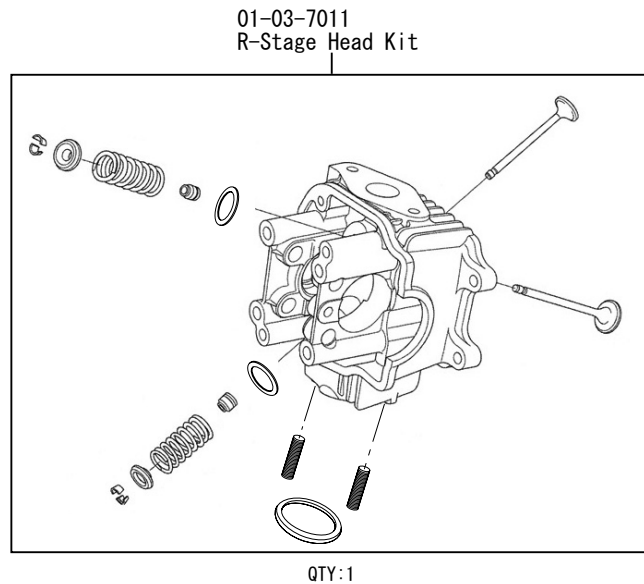

R-Stage Bore UP KIT

Product number 01-05-7020

Adaptation model	Monkey (FI)	(AB27-1900001 ~)
	Super cub 50 (FI)	(AA01-1700001 ~)
	Little cub 50 (FI)	(AA01-4000001 ~)

- We are flattered that you have purchased one of our products. Please strictly follow the instructions in installing and using the products.
- This is a newly-designed R Stage / bore up (52 x 41.4 88cc) kit .
- Before install the products, please be sure to check the contents of the kit. Should you have any questions about the products, please kindly contact your dealer.

© If the description, such as photos or Illustration different with this part.

~ Kit Contents ~

☆ Please read carefully before use ☆

- © This product is designed for exclusive use on the closed course.
- © We do not take any responsibility for any accident or damage whatsoever arising from the use of the products not in conformity with the instructions in the manual.
- © This kit is designed for exclusive use in the above-mentioned applicable models and frame numbers only. Please take note that this kit cannot be mounted on other models of motorcycles.
- © Please be informed that, mainly because of improvement in performance, design changes, and cost increase, the product specifications and prices are subject to change without prior notice.
- © This product is assumes with our air filter, muffler, combination of FI Con PLUS. Please purchase separately.

SPECIAL PARTS
TAKEGAWA

CONTACT Address : 3-5-16 Nishikiorihigashi Tondabayashi Osaka JAPAN
TEL: +81-721-25-1357 FAX: +81-721-24-5059 e-mail: english@takegawa.co.jp URL http://www.takegawa.co.jp
Please contact with your name and country name provided. (Only English please)