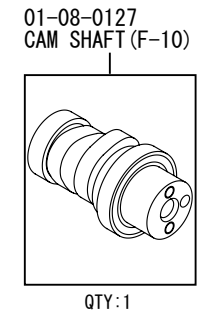

R-Stage Bore UP KIT

Product number 01-05-7020

Adaptation model	Monkey (FI)	(AB27-1900001 ~)
	Super cub 50 (FI)	(AA01-1700001 ~)
	Little cub 50 (FI)	(AA01-4000001 ~)

- We are flattered that you have purchased one of our products. Please strictly follow the instructions in installing and using the products.
- This is a newly-designed R Stage / bore up (52 x 41.4 88cc) kit .
- Before install the products, please be sure to check the contents of the kit. Should you have any questions about the products, please kindly contact your dealer.

© If the description, such as photos or Illustration different with this part.

~ Kit Contents ~

☆ Please read carefully before use ☆

- © This product is designed for exclusive use on the closed course.
- © We do not take any responsibility for any accident or damage whatsoever arising from the use of the products not in conformity with the instructions in the manual.
- © This kit is designed for exclusive use in the above-mentioned applicable models and frame numbers only. Please take note that this kit cannot be mounted on other models of motorcycles.
- © Please be informed that, mainly because of improvement in performance, design changes, and cost increase, the product specifications and prices are subject to change without prior notice.
- © This product is assumes with our air filter, muffler, combination of FI Con PLUS. Please purchase separately.

SPECIAL PARTS
TAKEGAWA

CONTACT Address : 3-5-16 Nishikiorihigashi Tondabayashi Osaka JAPAN
TEL: +81-721-25-1357 FAX: +81-721-24-5059 e-mail: english@takegawa.co.jp URL http://www.takegawa.co.jp
Please contact with your name and country name provided. (Only English please)