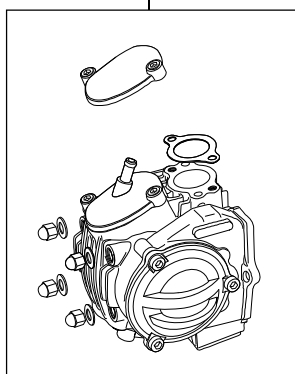

# ***Super head+R* 88cc Combo Kit**

Super Head+R +88cc + Mikuni VM26 carburetor kit

Item No. : **0 1 - 0 5 8 8 1 7**

Applicable models and frame Nos:

12V Monkey & Gorilla : Z50J-2000001 ~

: AB27-1000001 ~ 1809999

Monkey BAJA

: Z50J-1700001 ~

- We are flattered that you have purchased one of our products. Please strictly follow the following instructions in installing and using the products.
- This is a kit for Super Head+R, Bore Up (52x41.4 88cc) and Mikuni VM26 carburetor.
- Before fitting the products, please be sure to check the contents of the kit. Should you have any questions about the products, please kindly contact your dealer.

## ~ Kit Contents ~

01-03-8010  
Super Head+R kit

QTY:1

01-08-0015  
Cam shaft S-15

QTY:1

NGK-CR8HSA  
spark plug

QTY:1

01-04-8088V  
88cc V Cylinder kit