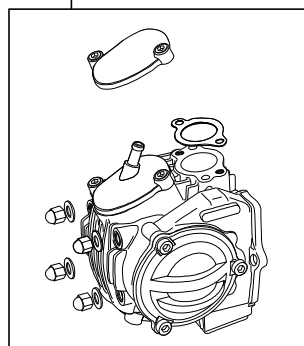

***Super head+R* Bore Up Kit 88cc**

(Barrel-Finish Cylinder Head)

Item No. : 01 - 05 8821

Applicable models and frame Nos

12V Monkey / Gorilla : Z50J-2000001 ~	CRF50F : AE03-1400001 ~
: AB27-1000001 ~ 1809999	CRF70F : DE02-1700001 ~
Monkey BAJA : Z50J-1700001 ~	XR50R : AE03-1000001 ~
	XR70R : DE02-1000001 ~

- Thank you for purchasing one of our products. Please strictly follow the following instructions in installing and using the products.
- These products are kits for a (barrel-finished) Super head+R / bore up (52x41.4 88cc) kit. This product, with a camshaft equipped with an automatic decompression function, is so designed that the engine can start easily. Before fitting the products, please check the contents of the kit. We hope that you will follow the instructions for each kit. Should you have any questions about the products, please kindly contact your dealer.

Please note that, in some cases, the illustrations and photos may vary from the actual hardware.

~ Kit Contents ~

01-03-8011
Super Head+R kit(Barrel)

QTY:1

01-08-0102
Cam shaft S-15D

QTY:1

01-04-8088H
88cc H cylinder of the cylinder kit