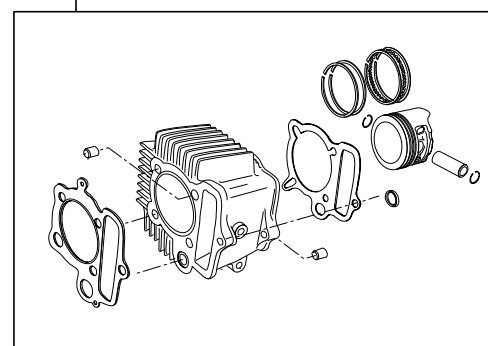

***Super head+R* Bore Up Kit 88cc**

(Barrel-Finish Cylinder Head)

Item No. : 01 - 05 8821

Applicable models and frame Nos

12V Monkey / Gorilla : Z50J-2000001 ~	CRF50F : AE03-1400001 ~
: AB27-1000001 ~ 1809999	CRF70F : DE02-1700001 ~
Monkey BAJA : Z50J-1700001 ~	XR50R : AE03-1000001 ~
	XR70R : DE02-1000001 ~

- Thank you for purchasing one of our products. Please strictly follow the following instructions in installing and using the products.
- These products are kits for a (barrel-finished) Super head+R / bore up (52x41.4 88cc) kit. This product, with a camshaft equipped with an automatic decompression function, is so designed that the engine can start easily. Before fitting the products, please check the contents of the kit. We hope that you will follow the instructions for each kit. Should you have any questions about the products, please kindly contact your dealer.

Please note that, in some cases, the illustrations and photos may vary from the actual hardware.

~ Kit Contents ~

01-03-8011
Super Head+R kit(Barrel)

QTY:1

01-08-0102
Cam shaft S-15D

QTY:1

01-04-8088H
88cc H cylinder of the cylinder kit