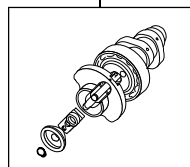

Please note that, in some cases, the illustrations and photos may vary from the actual hardware.

~ Kit Contents ~

01-03-8010
Super Head+R Kit

QTY:1

01-08-0102
S-15D Camshaft

QTY:1

NGK-CR8HSA
Spark plug

QTY:1