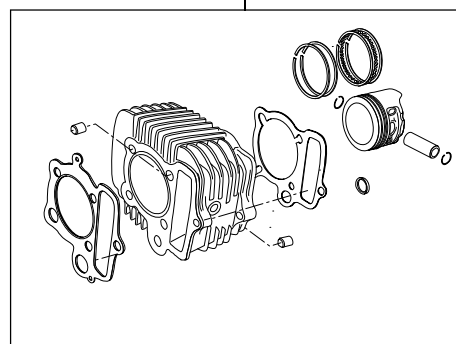

Please note that, in some cases, the illustrations and photos may vary from the actual hardware.

~ Kit Contents ~

01-03-8010
Super Head+R Kit

QTY:1

01-08-0102
S-15D Camshaft

QTY:1

NGK-CR8HSA
Spark plug

QTY:1

02-05-022
Drive Sprocket

QTY:1

01-04-8088V
88cc V Cylinder Kit

QTY:1

03-05-3245
VM26 Carburetor Kit

QTY:1

Please read the following before starting the installation

This kit is designed for exclusive use in the closed racing. So, take note that it is prohibited to drive your motorcycle on a public road after installation of this kit.