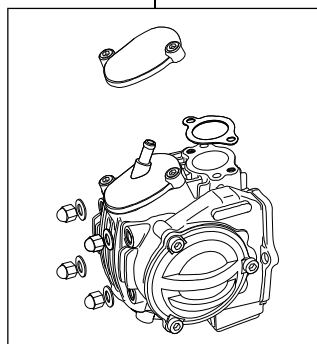

Super head+R 88cc Combo Kit

Kit of 88cc Super Head+R and Mikuni VM26 Carburetor

Item No. : 01 - 05 8824

Applicable Models and Frame Nos:

CRF50F : AE03-1400001 ~

CRF70F : DE02-1700001 ~

XR50R : AE03-1000001 ~

XR70R : DE02-1000001 ~

- Thank you for purchasing one of our products. Please strictly follow the following instructions in installing and using the products.
- This is a combo kit of a Super Head+R / Bore-Up (52 x41.4 88cc) and Mikuni VM26 carburetor.

Please note that, in some cases, the illustrations and photos may vary from the actual hardware.

~ Kit Contents ~

01-03-8010
Super Head+R Kit

QTY:1

01-08-0102
S-15D Camshaft

QTY:1

NGK-CR8HSA
Spark plug

QTY:1