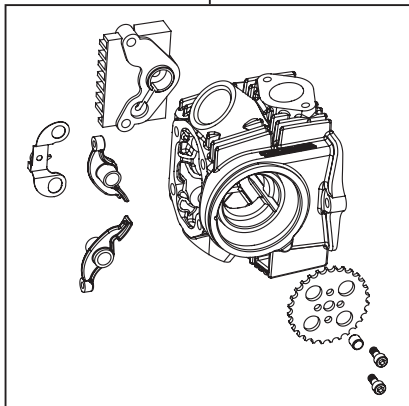

# 17R-Stage+D Bore Stroke Up Kit 106cc

Product number 01-06-0008

- Thank you very much for purchasing our products. Thank you so you will comply with the following matters at the time of use.
- This is a 17R Stage+D / bore Stroke up (52x50 106cc) kit .  
Before fitting the products, please check the contents of the kit. We hope that you will follow the instructions for each kit.  
Should you have any questions about the products, please kindly contact your dealer.

◎ If the description, such as photos or Illustration different with this part.

Adaptation model	Monkey/Gorilla	(Z50J-2000001 ~ ) (AB27-1000001 ~ 1899999)
	Monkey R/RT	(AB22-1000017 ~ )
	Monkey BAJA	(Z50J-1700001 ~ )
	CD50	(CD50-1500001 ~ )
	CL50	(CD50-4000001 ~ )
	BENLY50S	(CD50-2200005 ~ )
	DAX50	(AB26-1000001 ~ )
	MAGNA50	(AC13-1000001 ~ )
	CRF50F/XR50R	(AE03-1000001 ~ ) (AE03-1400001 ~ )
	CRF70F/XR70R	(DE02-1000001 ~ ) (DE02-1700001 ~ )

~ Product content ~

01-03-0022  
17R-Stage+D Head kit

QTY:1

01-08-0172  
Cam shaft R-10E

QTY:1

01-04-7106H  
Cylinder kit 106cc (H Cylinder)

QTY:1

01-10-8432  
50mm Stroke-up crankshaft kit