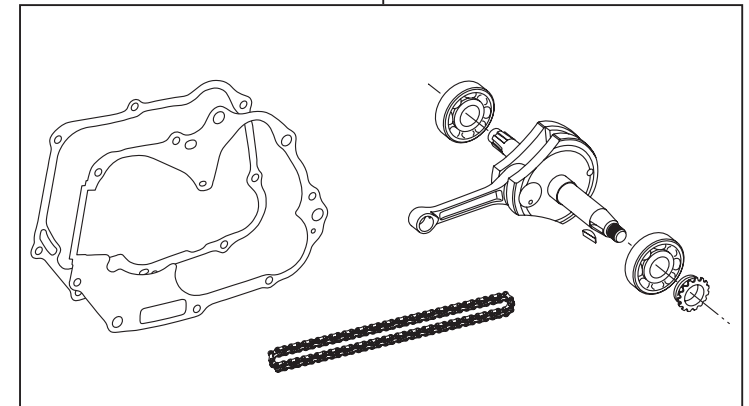

# 17R-Stage+D Bore Stroke Up Kit 106cc

Product number 01-06-0008

- Thank you very much for purchasing our products. Thank you so you will comply with the following matters at the time of use.
- This is a 17R Stage+D / bore Stroke up (52x50 106cc) kit .  
Before fitting the products, please check the contents of the kit. We hope that you will follow the instructions for each kit.  
Should you have any questions about the products, please kindly contact your dealer.

~ Product content ~

01-03-0022  
17R-Stage+D Head kit

QTY:1

01-08-0172  
Cam shaft R-10E

QTY:1

01-04-7106H  
Cylinder kit 106cc (H Cylinder)

QTY:1

01-10-8432  
50mm Stroke-up crankshaft kit