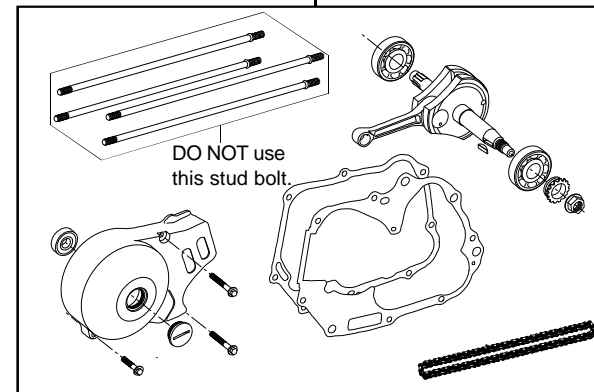

01-10-0119
48.9-Stroke Stroke Up Crank Kit

QTY:1

Please read the following before starting the installation

This kit is intended for closed course competition purposes only. So, take note that it is prohibited to drive your motorcycle on a public road after the installation of this kit. Drive your motorcycle at a legal speed, abiding by the laws.

We do not take any responsibility for any accident or damage whatsoever arising from the use of the kit not in conformity with the instructions in the manual.

Please note that this kit is designed for exclusive use in the above-mentioned compatible models and frame numbers only and that it cannot be mounted on other models.

Please be informed that, mainly because of improvement in performance, design changes, and cost increase, the product specifications and prices are subject to change without prior notice.

CAUTION

Cylinder stud bolt supplied with stroke up crank kit is not used to DESMO head. Please be sure to use supplied cylinder stud bolt to head kit.

SPECIAL PARTS TAKEGAWA Co.,Ltd.

3-5-16 Nishikiorihigashi Tondabayashi Osaka Japan TEL:81-721-25-1357 FAX:81-721-24-5059 URL:http://www.takegawa.co.jp