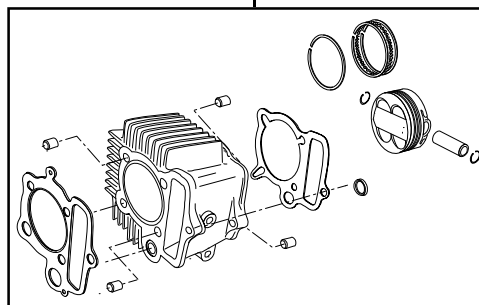

DESMO TWINCAM 4V

Bore and Stroke Up Kit for 125cc Three-Point-Support Bearing Crankshaft

- Thank you for purchasing one of our products. Please strictly follow the following instructions in installing and using the kit.
- This is a 125cc Bore and Stroke Up (57 x 48.9) kit with DESMO TWINCAM 4V, for the Monkey and Gorilla.
Before installing the kit, please be sure to check the kit contents. Should you have any questions about the kit, please contact your local motorcycle dealer.

01-03-6013
Head Kit

QTY:1

NGK-ER8EH
Spark plug

QTY:1

00-00-0247
13mm Plug socket

QTY:1

01-04-0128
125cc Cylinder Kit

QTY:1