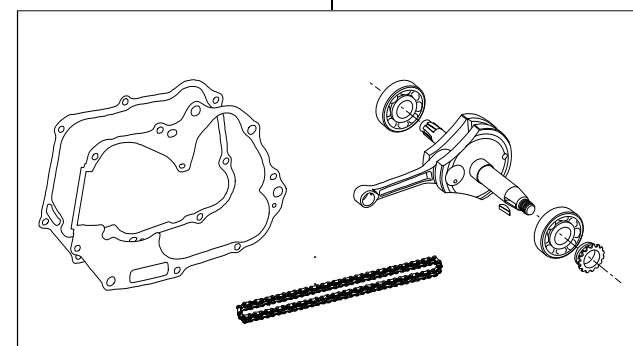

- Thank you for purchasing one of our products. Please strictly follow the following instructions in installing and using the products.
- This is a Super head+R / bore stroke up (52x50 106cc) kit. This product, with a camshaft equipped with an automatic decompression function, is so designed that the engine can start easily. Before fitting the products, please check the contents of the kit. We hope that you will follow the instructions for each kit. Should you have any questions about the products, please kindly contact your dealer.

Please note that, in some cases, the illustrations and photos may vary from the actual hardware.

~ Kit Contents ~

01-03-8010
Super head+R kit

QTY:1

01-08-0102
S-15D cam shaft

QTY:1

01-04-8106H
106cc H cylinder of the cylinder kit

QTY:1

01-10-8432
Stroke-up crank kit (50 strokes)

QTY:1

Please read the following before starting the installation

This kit is designed for exclusive use for the closed racing. So never use this kit for running on a public road.