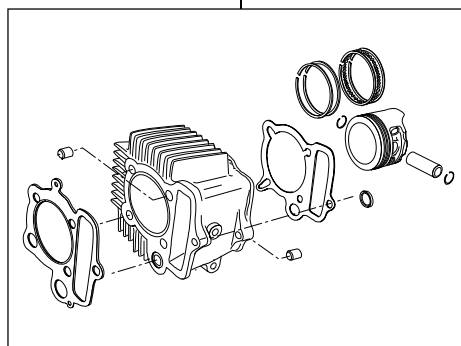

- Thank you for purchasing one of our products. Please strictly follow the following instructions in installing and using the products.
- This is a Super head+R / bore stroke up (52x50 106cc) kit. This product, with a camshaft equipped with an automatic decompression function, is so designed that the engine can start easily. Before fitting the products, please check the contents of the kit. We hope that you will follow the instructions for each kit. Should you have any questions about the products, please kindly contact your dealer.

Please note that, in some cases, the illustrations and photos may vary from the actual hardware.

~ Kit Contents ~

01-03-8010
Super head+R kit

QTY:1

01-08-0102
S-15D cam shaft

QTY:1

01-04-8106H
106cc H cylinder of the cylinder kit

QTY:1

01-10-8432
Stroke-up crank kit (50 strokes)

QTY:1

Please read the following before starting the installation

This kit is designed for exclusive use for the closed racing. So never use this kit for running on a public road.