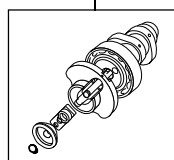

- Thank you for purchasing one of our products. Please strictly follow the following instructions in installing and using the products.
- This is a Super head+R / bore stroke up (52x50 106cc) kit. This product, with a camshaft equipped with an automatic decompression function, is so designed that the engine can start easily. Before fitting the products, please check the contents of the kit. We hope that you will follow the instructions for each kit. Should you have any questions about the products, please kindly contact your dealer.

Please note that, in some cases, the illustrations and photos may vary from the actual hardware.

~ Kit Contents ~

01-03-8010
Super head+R kit

QTY:1

01-08-0102
S-15D cam shaft

QTY:1

01-04-8106H
106cc H cylinder of the cylinder kit

QTY:1

01-10-8432
Stroke-up crank kit (50 strokes)

QTY:1

Please read the following before starting the installation

This kit is designed for exclusive use for the closed racing. So never use this kit for running on a public road.