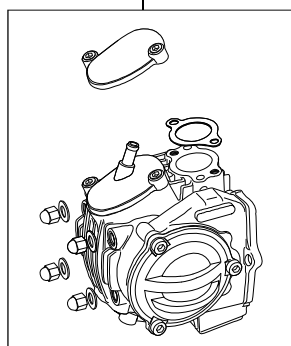

Super head+R Bore Stroke Up Kit 106cc

Item No. : 01 - 06 8014

Applicable models and frame Nos

12V Monkey / Gorilla : Z50J-2000001 ~	CRF50F : AE03-1400001 ~
: AB27-1000001 ~ 1809999	CRF70F : DE02-1700001 ~
Monkey R/RT : AB27-1000017 ~	XR50R : AE03-1000001 ~
	XR70R : DE02-1000001 ~

- Thank you for purchasing one of our products. Please strictly follow the following instructions in installing and using the products.
- This is a Super head+R / bore stroke up (52x50 106cc) kit. This product, with a camshaft equipped with an automatic decompression function, is so designed that the engine can start easily. Before fitting the products, please check the contents of the kit. We hope that you will follow the instructions for each kit. Should you have any questions about the products, please kindly contact your dealer.

Please note that, in some cases, the illustrations and photos may vary from the actual hardware.

~ Kit Contents ~

01-03-8010
Super head+R kit

QTY:1

01-08-0102
S-15D cam shaft

QTY:1

01-04-8106H
106cc H cylinder of the cylinder kit

QTY:1

01-10-8432
Stroke-up crank kit (50 strokes)

QTY:1

Please read the following before starting the installation

This kit is designed for exclusive use for the closed racing. So never use this kit for running on a public road.