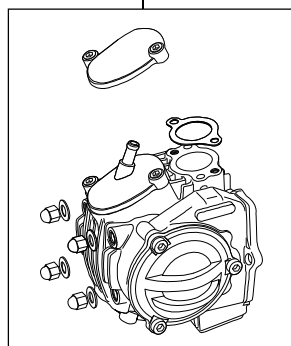

## ***Super head+R* Bore Stroke Up Kit 106cc V Cylinder**

Item No. : 0 1 - 0 6 8 0 1 5

Applicable models and frame Nos

12V Monkey / Gorilla : Z50J-2000001 ~

: AB27-1000001 ~ 1809999

Monkey R/RT : AB27-1000017 ~

CRF50F : AE03-1400001 ~

CRF70F : DE02-1700001 ~

XR50R : AE03-1000001 ~

XR70R : DE02-1000001 ~

- Thank you for purchasing one of our products. Please strictly follow the following instructions in installing and using the products.
- This is a Super head+R / bore stroke up (52x50 106cc) kit. This product, with a camshaft equipped with an automatic decompression function, is so designed that the engine can start easily. Before fitting the products, please check the contents of the kit. We hope that you will follow the instructions for each kit. Should you have any questions about the products, please kindly contact your dealer.

### ~ Kit Contents ~

01-03-8010  
Super head+R kit

QTY:1

01-08-0102  
S-15D cam shaft

QTY:1

01-04-8106V  
Cylinder kit 106cc V cylinder

QTY:1

01-10-8432  
Stroke-up crank kit (50 strokes)