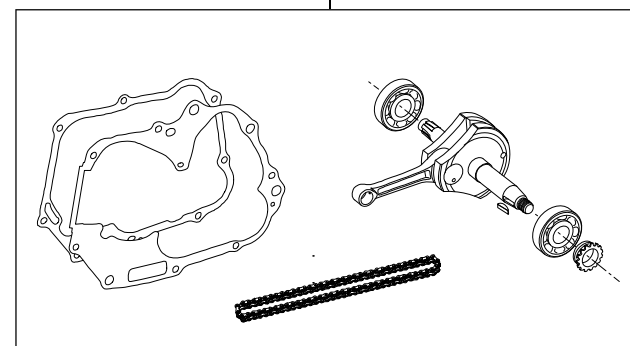

CRF50F : AE03-1400001 ~

CRF70F : DE02-1700001 ~

XR50R : AE03-1000001 ~

XR70R : DE02-1000001 ~

- Thank you for purchasing one of our products. Please strictly follow the following instructions in installing and using the products.
- This is a Super head+R / bore stroke up (52x50 106cc) kit. This product, with a camshaft equipped with an automatic decompression function, is so designed that the engine can start easily. Before fitting the products, please check the contents of the kit. We hope that you will follow the instructions for each kit. Should you have any questions about the products, please kindly contact your dealer.

### ~ Kit Contents ~

01-03-8010  
Super head+R kit

QTY:1

01-08-0102  
S-15D cam shaft

QTY:1

01-04-8106V  
Cylinder kit 106cc V cylinder

QTY:1

01-10-8432  
Stroke-up crank kit (50 strokes)