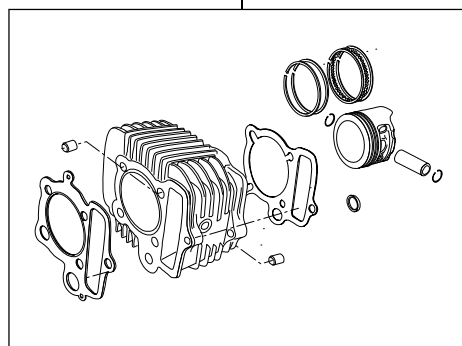

CRF50F : AE03-1400001 ~

CRF70F : DE02-1700001 ~

XR50R : AE03-1000001 ~

XR70R : DE02-1000001 ~

- Thank you for purchasing one of our products. Please strictly follow the following instructions in installing and using the products.
- This is a Super head+R / bore stroke up (52x50 106cc) kit. This product, with a camshaft equipped with an automatic decompression function, is so designed that the engine can start easily. Before fitting the products, please check the contents of the kit. We hope that you will follow the instructions for each kit. Should you have any questions about the products, please kindly contact your dealer.

### ~ Kit Contents ~

01-03-8010  
Super head+R kit

QTY:1

01-08-0102  
S-15D cam shaft

QTY:1

01-04-8106V  
Cylinder kit 106cc V cylinder

QTY:1

01-10-8432  
Stroke-up crank kit (50 strokes)