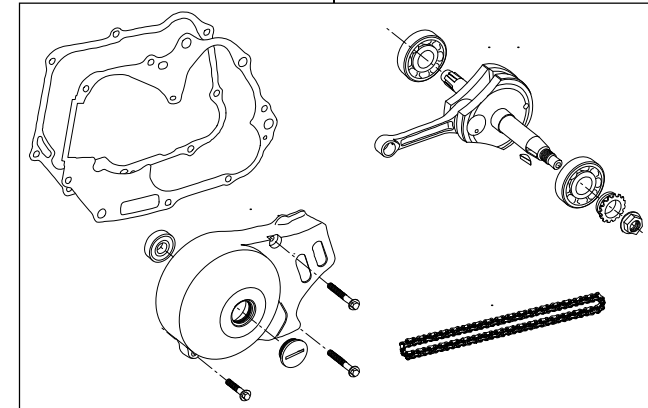

Super head+R Bore Stroke Up Kit 106cc Plated V Cylinder (3B)

Item No. : 0 1 - 0 6 8 0 1 6

Applicable models and frame Nos

12V Monkey / Gorilla : Z50J-2000001 ~	CRF50F : AE03-1400001 ~
: AB27-1000001 ~ 1899999	CRF70F : DE02-1700001 ~
Monkey R/RT : AB27-1000017 ~	XR50R : AE03-1000001 ~
	XR70R : DE02-1000001 ~

- Thank you for purchasing one of our products. Please strictly follow the following instructions in installing and using the products.
- This is a Super head+R / bore stroke up (52x50 106cc) kit. This product, with a camshaft equipped with an automatic decompression function, is so designed that the engine can start easily. Before fitting the products, please check the contents of the kit. We hope that you will follow the instructions for each kit. Should you have any questions about the products, please kindly contact your dealer.

Please note that, in some cases, the illustrations and photos may vary from the actual hardware.

~ Kit Contents ~

01-03-8010
Super head+R kit

QTY:1

01-08-0102
S-15D cam shaft

QTY:1

01-04-8106VA
Cylinder kit 106cc Plated V cylinder

QTY:1

01-10-8432T
Stroke-up crank kit (50 strokes)

QTY:1

Please read the following before starting the installation

This kit is designed for exclusive use for the closed racing. So never use this kit for running on a public road.