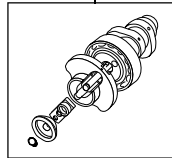

- Thank you for purchasing one of our products. Please strictly follow the following instructions in installing and using the products.
- This is a Super head+R / bore stroke up (52x50 106cc) kit. This product, with a camshaft equipped with an automatic decompression function, is so designed that the engine can start easily. Before fitting the products, please check the contents of the kit. We hope that you will follow the instructions for each kit. Should you have any questions about the products, please kindly contact your dealer.

Please note that, in some cases, the illustrations and photos may vary from the actual hardware.

~ Kit Contents ~

01-03-8010
Super head+R kit

QTY:1

01-08-0102
S-15D cam shaft

QTY:1

01-04-8106VA
Cylinder kit 106cc Plated V cylinder

QTY:1

01-10-8432T
Stroke-up crank kit (50 strokes)

QTY:1

Please read the following before starting the installation

This kit is designed for exclusive use for the closed racing. So never use this kit for running on a public road.