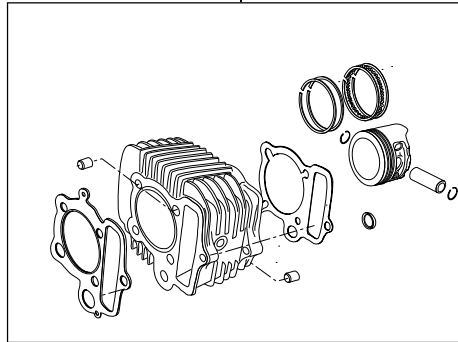

Super head+R Bore Stroke Up Kit 106cc Plated V Cylinder (3B)

Item No. : 0 1 - 0 6 8 0 1 6

Applicable models and frame Nos

12V Monkey / Gorilla : Z50J-2000001 ~	CRF50F : AE03-1400001 ~
: AB27-1000001 ~ 1899999	CRF70F : DE02-1700001 ~
Monkey R/RT : AB27-1000017 ~	XR50R : AE03-1000001 ~
	XR70R : DE02-1000001 ~

- Thank you for purchasing one of our products. Please strictly follow the following instructions in installing and using the products.
- This is a Super head+R / bore stroke up (52x50 106cc) kit. This product, with a camshaft equipped with an automatic decompression function, is so designed that the engine can start easily. Before fitting the products, please check the contents of the kit. We hope that you will follow the instructions for each kit. Should you have any questions about the products, please kindly contact your dealer.

Please note that, in some cases, the illustrations and photos may vary from the actual hardware.

~ Kit Contents ~

01-03-8010
Super head+R kit

QTY:1

01-08-0102
S-15D cam shaft

QTY:1

01-04-8106VA
Cylinder kit 106cc Plated V cylinder

QTY:1

01-10-8432T
Stroke-up crank kit (50 strokes)

QTY:1

Please read the following before starting the installation

This kit is designed for exclusive use for the closed racing. So never use this kit for running on a public road.