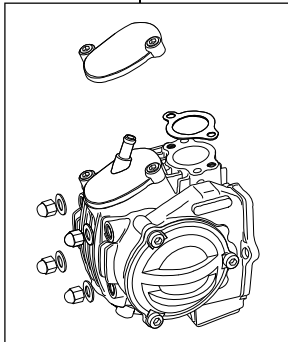

Super head+R Bore Stroke Up Kit 106cc Plated V Cylinder (3B)

Item No. : 0 1 - 0 6 8 0 1 6

Applicable models and frame Nos

12V Monkey / Gorilla : Z50J-2000001 ~	CRF50F : AE03-1400001 ~
: AB27-1000001 ~ 1899999	CRF70F : DE02-1700001 ~
Monkey R/RT : AB27-1000017 ~	XR50R : AE03-1000001 ~
	XR70R : DE02-1000001 ~

- Thank you for purchasing one of our products. Please strictly follow the following instructions in installing and using the products.
- This is a Super head+R / bore stroke up (52x50 106cc) kit. This product, with a camshaft equipped with an automatic decompression function, is so designed that the engine can start easily. Before fitting the products, please check the contents of the kit. We hope that you will follow the instructions for each kit. Should you have any questions about the products, please kindly contact your dealer.

Please note that, in some cases, the illustrations and photos may vary from the actual hardware.

~ Kit Contents ~

01-03-8010
Super head+R kit

QTY:1

01-08-0102
S-15D cam shaft

QTY:1

01-04-8106VA
Cylinder kit 106cc Plated V cylinder

QTY:1

01-10-8432T
Stroke-up crank kit (50 strokes)

QTY:1

Please read the following before starting the installation

This kit is designed for exclusive use for the closed racing. So never use this kit for running on a public road.