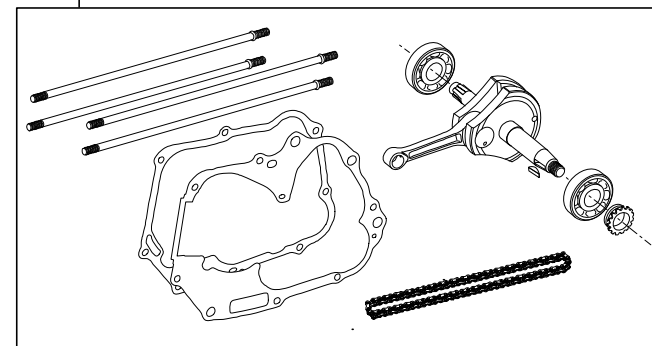

Super head+R ST-2 Bore Stroke Up Kit 138cc

Item No. : 01 - 06 - 8019

Compatible Models and Frame No.:

12V Monkey & Gorilla : Z50J -2000001 ~ 2699999

: AB27-1000001 ~ 1899999

- Thank you for purchasing one of our products. Please strictly follow the following instructions in installing and using the products.
- These products are kits for a Super head+R / bore stroke up (57x54 138cc) kit for the Monkey and Gorilla. This product, with a camshaft equipped with an automatic decompression function, is so designed that the engine can start easily.

Please note that, in some cases, the illustrations and photos may vary from the actual hardware.

~ Kit Contents ~

01-03-8006
Super Head+R ST-2 kit

QTY:1

01-08-0106
Cam shaft S-35D

QTY:1

01-04-0116
Cylinder kit

QTY:1

01-10-0092
Stroke-up crank kit (54 strokes)

QTY:1

Please read the following before starting the installation

This kit is designed for exclusive use for the closed racing. So never use this kit for running on a public road.