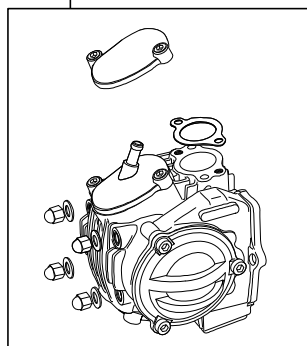

Super head+R ST-2 Bore Stroke Up Kit 138cc

Item No. : 01 - 06 - 8019

Compatible Models and Frame No.:

12V Monkey & Gorilla : Z50J -2000001 ~ 2699999

: AB27-1000001 ~ 1899999

- Thank you for purchasing one of our products. Please strictly follow the following instructions in installing and using the products.
- These products are kits for a Super head+R / bore stroke up (57x54 138cc) kit for the Monkey and Gorilla. This product, with a camshaft equipped with an automatic decompression function, is so designed that the engine can start easily.

Please note that, in some cases, the illustrations and photos may vary from the actual hardware.

~ Kit Contents ~

01-03-8006
Super Head+R ST-2 kit

QTY:1

01-08-0106
Cam shaft S-35D

QTY:1

01-04-0116
Cylinder kit

QTY:1

01-10-0092
Stroke-up crank kit (54 strokes)

QTY:1

Please read the following before starting the installation

This kit is designed for exclusive use for the closed racing. So never use this kit for running on a public road.