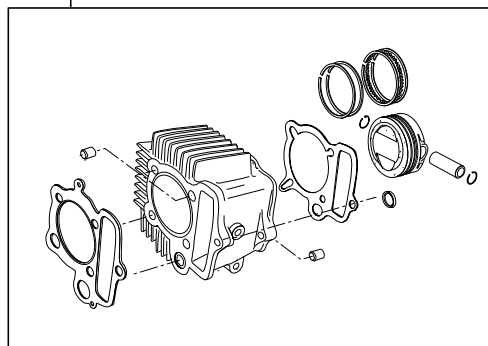

Super head+R ST-2 Bore Stroke Up Kit 138cc

Item No. : 01 - 06 - 8019

Compatible Models and Frame No.:

12V Monkey & Gorilla : Z50J -2000001 ~ 2699999

: AB27-1000001 ~ 1899999

- Thank you for purchasing one of our products. Please strictly follow the following instructions in installing and using the products.
- These products are kits for a Super head+R / bore stroke up (57x54 138cc) kit for the Monkey and Gorilla. This product, with a camshaft equipped with an automatic decompression function, is so designed that the engine can start easily.

Please note that, in some cases, the illustrations and photos may vary from the actual hardware.

~ Kit Contents ~

01-03-8006
Super Head+R ST-2 kit

QTY:1

01-08-0106
Cam shaft S-35D

QTY:1

01-04-0116
Cylinder kit

QTY:1

01-10-0092
Stroke-up crank kit (54 strokes)

QTY:1

Please read the following before starting the installation

This kit is designed for exclusive use for the closed racing. So never use this kit for running on a public road.