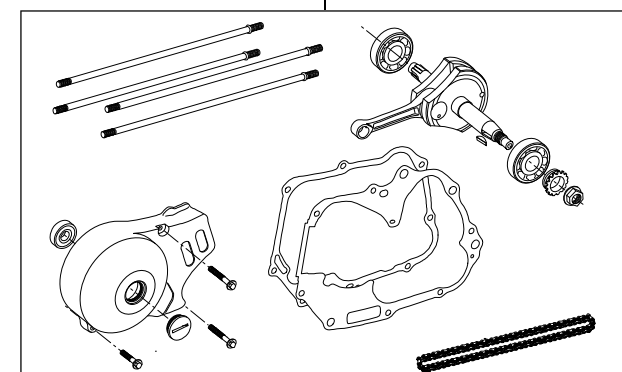

Super head+R Bore Stroke Up Kit 3B Crank 125cc

Item No. : 0 1 - 0 6 8 0 2 4

Applicable models and frame No.

12V Monkey / Gorilla : Z50J-2000001 ~

: AB27-1000001 ~ 1899999

Monkey R / RT : AB27-1000017 ~

- Thank you for purchasing one of our products. Please strictly follow the following instructions in installing and using the products.
 - This is a Super head+R / bore stroke up (57x48.9 125cc) kit . SCUT method possible enlarges displacement to 125cc without boring crankcase. This product, with a camshaft equipped with an automatic decompression function, is so designed that the engine can start easily.
- Before fitting the products, please check the contents of the kit. We hope that you will follow the instructions for each kit. Should you have any questions about the products, please kindly contact your dealer.

Please note that, in some cases, the illustrations and photos may vary from the actual hardware.

~ Kit Contents ~

01-03-8010
Super head+R kit

QTY:1

01-08-0103
S-20D cam shaft

QTY:1

01-04-0127
125cc CSUT cylinder of the cylinder kit

QTY:1

01-10-0119
3B Stroke-up crank kit (48.9 strokes)

QTY:1

Please read the following before starting the installation

This kit is designed for exclusive use for the closed racing. So never use this kit for running on a public road.