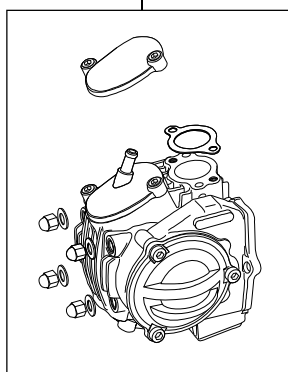

Super head+R Bore Stroke Up Kit 3B Crank 125cc

Item No. : 0 1 - 0 6 8 0 2 4

Applicable models and frame No.

12V Monkey / Gorilla : Z50J-2000001 ~

: AB27-1000001 ~ 1899999

Monkey R / RT : AB27-1000017 ~

- Thank you for purchasing one of our products. Please strictly follow the following instructions in installing and using the products.
 - This is a Super head+R / bore stroke up (57x48.9 125cc) kit . SCUT method possible enlarges displacement to 125cc without boring crankcase. This product, with a camshaft equipped with an automatic decompression function, is so designed that the engine can start easily.
- Before fitting the products, please check the contents of the kit. We hope that you will follow the instructions for each kit. Should you have any questions about the products, please kindly contact your dealer.

Please note that, in some cases, the illustrations and photos may vary from the actual hardware.

~ Kit Contents ~

01-03-8010
Super head+R kit

QTY:1

01-08-0103
S-20D cam shaft

QTY:1

01-04-0127
125cc CSUT cylinder of the cylinder kit

QTY:1

01-10-0119
3B Stroke-up crank kit (48.9 strokes)

QTY:1

Please read the following before starting the installation

This kit is designed for exclusive use for the closed racing. So never use this kit for running on a public road.