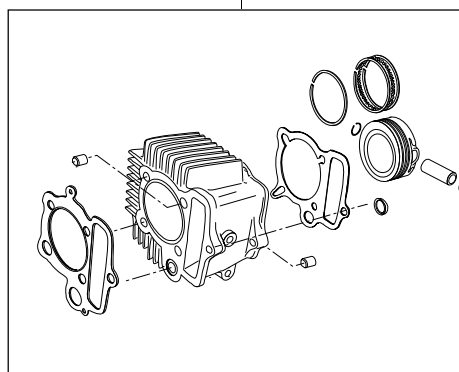

Super head+R Bore Stroke Up Kit 3B Crank 125cc

Item No. : 0 1 - 0 6 8 0 2 4

Applicable models and frame No.

12V Monkey / Gorilla : Z50J-2000001 ~

: AB27-1000001 ~ 1899999

Monkey R / RT : AB27-1000017 ~

- Thank you for purchasing one of our products. Please strictly follow the following instructions in installing and using the products.
 - This is a Super head+R / bore stroke up (57x48.9 125cc) kit . SCUT method possible enlarges displacement to 125cc without boring crankcase. This product, with a camshaft equipped with an automatic decompression function, is so designed that the engine can start easily.
- Before fitting the products, please check the contents of the kit. We hope that you will follow the instructions for each kit. Should you have any questions about the products, please kindly contact your dealer.

Please note that, in some cases, the illustrations and photos may vary from the actual hardware.

~ Kit Contents ~

01-03-8010
Super head+R kit

QTY:1

01-08-0103
S-20D cam shaft

QTY:1

01-04-0127
125cc CSUT cylinder of the cylinder kit

QTY:1

01-10-0119
3B Stroke-up crank kit (48.9 strokes)

QTY:1

Please read the following before starting the installation

This kit is designed for exclusive use for the closed racing. So never use this kit for running on a public road.