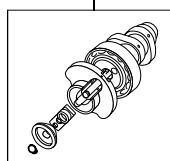

Super head+R Bore Stroke Up Kit 3B Crank 125cc

Item No. : 0 1 - 0 6 8 0 2 4

Applicable models and frame No.

12V Monkey / Gorilla : Z50J-2000001 ~

: AB27-1000001 ~ 1899999

Monkey R / RT : AB27-1000017 ~

- Thank you for purchasing one of our products. Please strictly follow the following instructions in installing and using the products.
 - This is a Super head+R / bore stroke up (57x48.9 125cc) kit . SCUT method possible enlarges displacement to 125cc without boring crankcase. This product, with a camshaft equipped with an automatic decompression function, is so designed that the engine can start easily.
- Before fitting the products, please check the contents of the kit. We hope that you will follow the instructions for each kit. Should you have any questions about the products, please kindly contact your dealer.

Please note that, in some cases, the illustrations and photos may vary from the actual hardware.

~ Kit Contents ~

01-03-8010
Super head+R kit

QTY:1

01-08-0103
S-20D cam shaft

QTY:1

01-04-0127
125cc CSUT cylinder of the cylinder kit

QTY:1

01-10-0119
3B Stroke-up crank kit (48.9 strokes)

QTY:1

Please read the following before starting the installation

This kit is designed for exclusive use for the closed racing. So never use this kit for running on a public road.