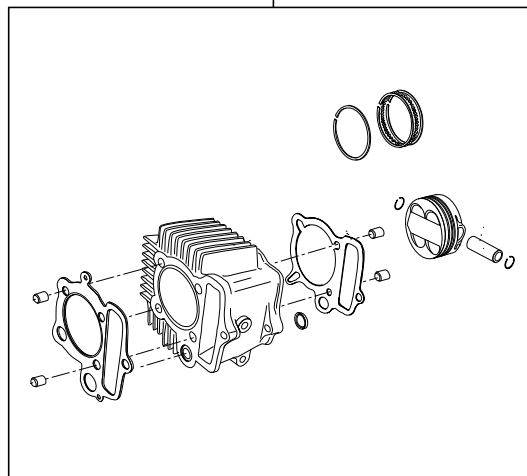

SUPERHEAD 4VALVE+R Bore Stroke Up Kit 138cc

- Thank you for purchasing one of our products. Please strictly follow the following instructions in installing and using the products.
 - This is a newly-designed Super head 4 VALVE + R / bore stroke up (57x54 138cc) kit for the Monkey and Gorilla.
- Before fitting the products, please check the contents of the kit. We hope that you will follow the instructions for each kit. Should you have any questions about the products, please kindly contact your dealer.

~ Kit Contents ~

0 1 0 3 0 1 1 6
Super head 4 valve +R kit

QTY:1

0 1 0 8 0 1 4 3
20 / 25D cam shaft

QTY:1

NGK ER8EH
spark plug

QTY : 1

0 0 0 0 0 2 4 7
13mm Plug socket

QTY : 1

0 1 0 4 0 1 3 4
Cylinder kit

QTY:1

0 1 1 0 0 0 9 3
Stroke-up crank kit 3B-type (54 strokes)

QTY:1

Please read the following before starting the installation

This kit is designed for exclusive use for the closed racing. So never use this kit for running on a public road.