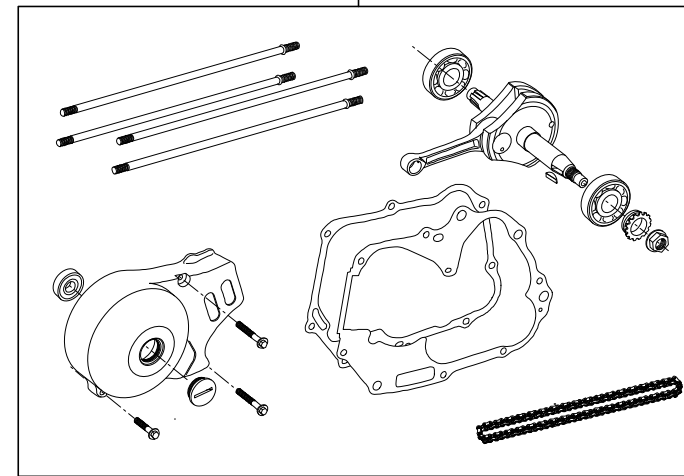

SUPERHEAD 4VALVE+R Bore Stroke Up Kit 138cc

- Thank you for purchasing one of our products. Please strictly follow the following instructions in installing and using the products.
 - This is a newly-designed Super head 4 VALVE + R / bore stroke up (57x54 138cc) kit for the Monkey and Gorilla.
- Before fitting the products, please check the contents of the kit. We hope that you will follow the instructions for each kit. Should you have any questions about the products, please kindly contact your dealer.

~ Kit Contents ~

0 1 0 3 0 1 1 6
Super head 4 valve +R kit

QTY:1

0 1 0 8 0 1 4 3
20 / 25D cam shaft

QTY:1

NGK ER8EH
spark plug

QTY : 1

0 0 0 0 0 2 4 7
13mm Plug socket

QTY : 1

0 1 0 4 0 1 3 4
Cylinder kit

QTY:1

0 1 1 0 0 0 9 3
Stroke-up crank kit 3B-type (54 strokes)

QTY:1

Please read the following before starting the installation

This kit is designed for exclusive use for the closed racing. So never use this kit for running on a public road.