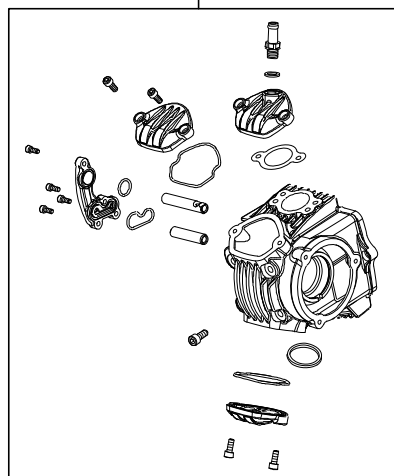

SUPERHEAD 4VALVE+R Bore Stroke Up Kit 138cc

- Thank you for purchasing one of our products. Please strictly follow the following instructions in installing and using the products.
 - This is a newly-designed Super head 4 VALVE + R / bore stroke up (57x54 138cc) kit for the Monkey and Gorilla.
- Before fitting the products, please check the contents of the kit. We hope that you will follow the instructions for each kit. Should you have any questions about the products, please kindly contact your dealer.

Please note that, in some cases, the illustrations and photos may vary from the actual hardware.

Item No. : 0 1 - 0 6 - 8 1 2 1

Compatible Model and Frame No.:

12V Monkey & Gorilla : Z50J -2000001 ~

: AB27-1000001 ~ 1899999

~ Kit Contents ~

0 1 0 3 0 1 1 6
Super head 4 valve +R kit

QTY:1

0 1 0 8 0 1 4 3
20 / 25D cam shaft

QTY:1

NGK ER8EH
spark plug

QTY : 1

0 0 0 0 0 2 4 7
13mm Plug socket

QTY : 1

0 1 0 4 0 1 3 4
Cylinder kit

QTY:1

0 1 1 0 0 0 9 3
Stroke-up crank kit 3B-type (54 strokes)

QTY:1

Please read the following before starting the installation

This kit is designed for exclusive use for the closed racing. So never use this kit for running on a public road.