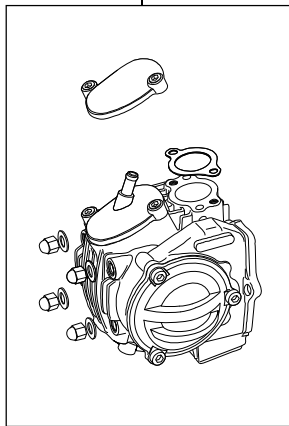

# ***Super head+R* ST-2 Bore Stroke Up Kit 124cc 3B Crank V Cylinder**

Item No. : 0 1 - 0 6 8 1 2 9

Applicable models and frame No.

12V Monkey / Gorilla : Z50J-2000001 ~

: AB27-1000001 ~ 1899999

Monkey R/RT

: AB27-1000017 ~

- Thank you for purchasing one of our products. Please strictly follow the following instructions in installing and using the products.
- This is a Super head+R ST-2 / bore stroke up (54x54 124cc) kit for the Monkey and Gorilla. This product, with a camshaft equipped with an automatic decompression function, is so designed that the engine can start easily. Before fitting the products, please check the contents of the kit. We hope that you will follow the instructions for each kit. Should you have any questions about the products, please kindly contact your dealer.

## ~ Kit Contents ~

01-03-8006  
Super head+R ST-2 kit

QTY:1

01-08-0025  
S-25 cam shaft

QTY:1

01-04-8124H  
124cc HA cylinder of the cylinder kit

QTY:1

01-10-8042T  
Stroke-up crank kit (54 strokes)