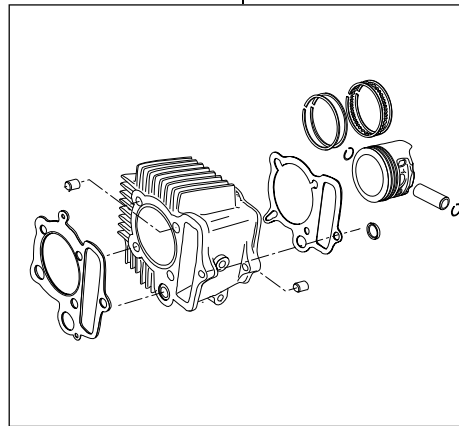

: AB27-1000017 ~

- Thank you for purchasing one of our products. Please strictly follow the following instructions in installing and using the products.
- This is a Super head+R ST-2 / bore stroke up (54x54 124cc) kit for the Monkey and Gorilla. This product, with a camshaft equipped with an automatic decompression function, is so designed that the engine can start easily. Before fitting the products, please check the contents of the kit. We hope that you will follow the instructions for each kit. Should you have any questions about the products, please kindly contact your dealer.

## ~ Kit Contents ~

01-03-8006  
Super head+R ST-2 kit

QTY:1

01-08-0025  
S-25 cam shaft

QTY:1

01-04-8124H  
124cc HA cylinder of the cylinder kit

QTY:1

01-10-8042T  
Stroke-up crank kit (54 strokes)