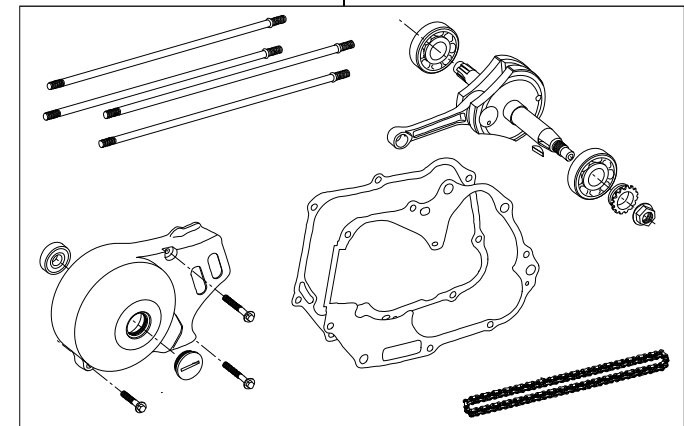

: AB27-1000017 ~

- Thank you for purchasing one of our products. Please strictly follow the following instructions in installing and using the products.
- This is a Super head+R ST-2 / bore stroke up (54x54 124cc) kit for the Monkey and Gorilla. This product, with a camshaft equipped with an automatic decompression function, is so designed that the engine can start easily. Before fitting the products, please check the contents of the kit. We hope that you will follow the instructions for each kit. Should you have any questions about the products, please kindly contact your dealer.

## ~ Kit Contents ~

01-03-8006  
Super head+R ST-2 kit

QTY:1

01-08-0025  
S-25 cam shaft

QTY:1

01-04-8124H  
124cc HA cylinder of the cylinder kit

QTY:1

01-10-8042T  
Stroke-up crank kit (54 strokes)