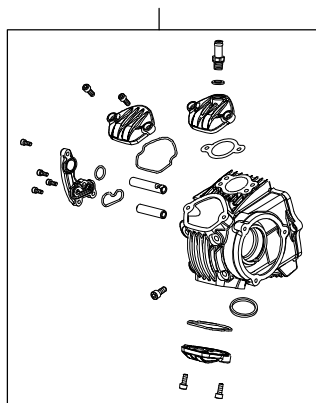

SUPER HEAD 4VALVE+R Bore Stroke Up Kit 106cc

Item No. : 01 - 06 8137

Applicable models and frame No.

12V Monkey / Gorilla : Z50J-2000001 ~

: AB27-1000001 ~ 1809999

- Thank you for purchasing one of our products. Please strictly follow the following instructions in installing and using the products.
- This is a newly-designed Super head 4VALVE + R / bore stroke up (52x50 106cc) kit. This product, with a camshaft equipped with an automatic decompression function, is so designed that the engine can start easily. Before fitting the products, please check the contents of the kit. We hope that you will follow the instructions for each kit. Should you have any questions about the products, please kindly contact your dealer.

~ Kit Contents ~

01-03-0116
Super Head 4VALVE +R kit

QTY:1

01-08-0141
AUTO DECOMP Cam shaft 10/15D

QTY:1

NGK-ER8EH
spark plug

QTY:1

00-00-0247
13mm Plug socket

QTY:1

01-04-8011
106cc V cylinder of the cylinder kit

QTY:1

01-10-8432TE
Stroke-up E crank kit (50mm strokes)

QTY:1

Please read the following before starting the installation

This kit is designed for exclusive use for the closed racing. So never use this kit for running on a public road.