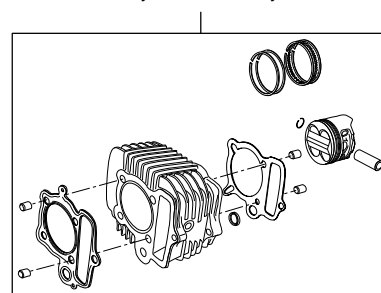

SUPER HEAD 4VALVE+R Bore Stroke Up Kit 106cc

Item No. : 01 - 06 8137

Applicable models and frame No.

12V Monkey / Gorilla : Z50J-2000001 ~

: AB27-1000001 ~ 1809999

- Thank you for purchasing one of our products. Please strictly follow the following instructions in installing and using the products.
- This is a newly-designed Super head 4VALVE + R / bore stroke up (52x50 106cc) kit. This product, with a camshaft equipped with an automatic decompression function, is so designed that the engine can start easily. Before fitting the products, please check the contents of the kit. We hope that you will follow the instructions for each kit. Should you have any questions about the products, please kindly contact your dealer.

~ Kit Contents ~

01-03-0116
Super Head 4VALVE +R kit

QTY:1

01-08-0141
AUTO DECOMP Cam shaft 10/15D

QTY:1

NGK-ER8EH
spark plug

QTY:1

00-00-0247
13mm Plug socket

QTY:1

01-04-8011
106cc V cylinder of the cylinder kit

QTY:1

01-10-8432TE
Stroke-up E crank kit (50mm strokes)

QTY:1

Please read the following before starting the installation

This kit is designed for exclusive use for the closed racing. So never use this kit for running on a public road.