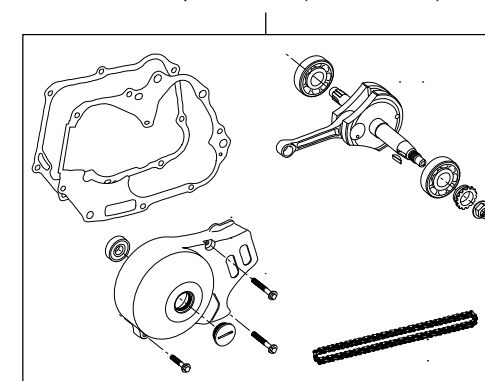

SUPER HEAD 4VALVE+R Bore Stroke Up Kit 106cc

Item No. : 01 - 06 8137

Applicable models and frame No.

12V Monkey / Gorilla : Z50J-2000001 ~

: AB27-1000001 ~ 1809999

- Thank you for purchasing one of our products. Please strictly follow the following instructions in installing and using the products.
- This is a newly-designed Super head 4VALVE + R / bore stroke up (52x50 106cc) kit. This product, with a camshaft equipped with an automatic decompression function, is so designed that the engine can start easily. Before fitting the products, please check the contents of the kit. We hope that you will follow the instructions for each kit. Should you have any questions about the products, please kindly contact your dealer.

~ Kit Contents ~

01-03-0116
Super Head 4VALVE +R kit

QTY:1

01-08-0141
AUTO DECOMP Cam shaft 10/15D

QTY:1

NGK-ER8EH
spark plug

QTY:1

00-00-0247
13mm Plug socket

QTY:1

01-04-8011
106cc V cylinder of the cylinder kit

QTY:1

01-10-8432TE
Stroke-up E crank kit (50mm strokes)

QTY:1

Please read the following before starting the installation

This kit is designed for exclusive use for the closed racing. So never use this kit for running on a public road.