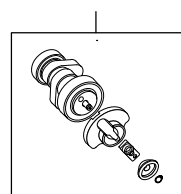

SUPER HEAD 4VALVE+R Bore Stroke Up Kit 106cc

Item No. : 01 - 06 8138

Applicable models and frame No.

12V Monkey / Gorilla : Z50J-2000001 ~

: AB27-1000001 ~ 1809999

- Thank you for purchasing one of our products. Please strictly follow the following instructions in installing and using the products.
- This is a newly-designed Super head 4VALVE + R / bore stroke up (52x50 106cc) kit. This product, with a camshaft equipped with an automatic decompression function, is so designed that the engine can start easily. Before fitting the products, please check the contents of the kit. We hope that you will follow the instructions for each kit. Should you have any questions about the products, please kindly contact your dealer.

~ Kit Contents ~

01-03-0116
Super Head 4VALVE +R kit

QTY:1

01-08-0141
AUTO DECOMP Cam shaft 10/15D

QTY:1

NGK-ER8EH
spark plug

QTY:1

00-00-0247
13mm Plug socket

QTY:1

01-04-8012
106cc VA cylinder of the cylinder kit

QTY:1

01-10-8432TE
Stroke-up E crank kit (50mm strokes)

QTY:1

Please read the following before starting the installation

This kit is designed for exclusive use for the closed racing. So never use this kit for running on a public road.