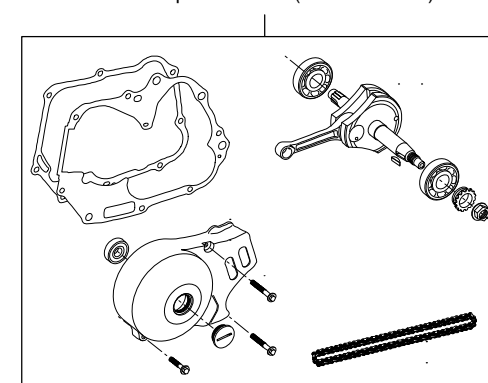

SUPER HEAD 4VALVE+R Bore Stroke Up Kit 106cc

Item No. : 01 - 06 8138

Applicable models and frame No.

12V Monkey / Gorilla : Z50J-2000001 ~

: AB27-1000001 ~ 1809999

- Thank you for purchasing one of our products. Please strictly follow the following instructions in installing and using the products.
- This is a newly-designed Super head 4VALVE + R / bore stroke up (52x50 106cc) kit. This product, with a camshaft equipped with an automatic decompression function, is so designed that the engine can start easily. Before fitting the products, please check the contents of the kit. We hope that you will follow the instructions for each kit. Should you have any questions about the products, please kindly contact your dealer.

~ Kit Contents ~

01-03-0116
Super Head 4VALVE +R kit

QTY:1

01-08-0141
AUTO DECOMP Cam shaft 10/15D

QTY:1

NGK-ER8EH
spark plug

QTY:1

00-00-0247
13mm Plug socket

QTY:1

01-04-8012
106cc VA cylinder of the cylinder kit

QTY:1

01-10-8432TE
Stroke-up E crank kit (50mm strokes)

QTY:1

Please read the following before starting the installation

This kit is designed for exclusive use for the closed racing. So never use this kit for running on a public road.