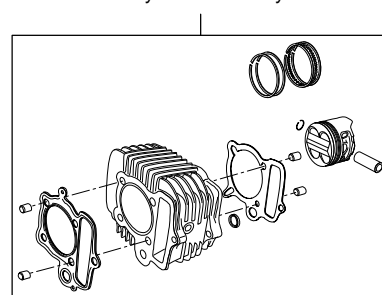

SUPER HEAD 4VALVE+R Bore Stroke Up Kit 106cc

Item No. : 01 - 06 8138

Applicable models and frame No.

12V Monkey / Gorilla : Z50J-2000001 ~

: AB27-1000001 ~ 1809999

- Thank you for purchasing one of our products. Please strictly follow the following instructions in installing and using the products.
- This is a newly-designed Super head 4VALVE + R / bore stroke up (52x50 106cc) kit. This product, with a camshaft equipped with an automatic decompression function, is so designed that the engine can start easily. Before fitting the products, please check the contents of the kit. We hope that you will follow the instructions for each kit. Should you have any questions about the products, please kindly contact your dealer.

~ Kit Contents ~

01-03-0116
Super Head 4VALVE +R kit

QTY:1

01-08-0141
AUTO DECOMP Cam shaft 10/15D

QTY:1

NGK-ER8EH
spark plug

QTY:1

00-00-0247
13mm Plug socket

QTY:1

01-04-8012
106cc VA cylinder of the cylinder kit

QTY:1

01-10-8432TE
Stroke-up E crank kit (50mm strokes)

QTY:1

Please read the following before starting the installation

This kit is designed for exclusive use for the closed racing. So never use this kit for running on a public road.