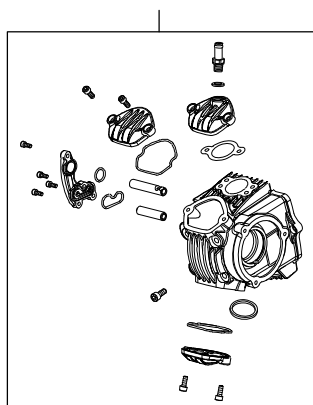

SUPER HEAD 4VALVE+R Bore Stroke Up Kit 106cc

Item No. : 01 - 06 8138

Applicable models and frame No.

12V Monkey / Gorilla : Z50J-2000001 ~

: AB27-1000001 ~ 1809999

- Thank you for purchasing one of our products. Please strictly follow the following instructions in installing and using the products.
- This is a newly-designed Super head 4VALVE + R / bore stroke up (52x50 106cc) kit. This product, with a camshaft equipped with an automatic decompression function, is so designed that the engine can start easily. Before fitting the products, please check the contents of the kit. We hope that you will follow the instructions for each kit. Should you have any questions about the products, please kindly contact your dealer.

~ Kit Contents ~

01-03-0116
Super Head 4VALVE +R kit

QTY:1

01-08-0141
AUTO DECOMP Cam shaft 10/15D

QTY:1

NGK-ER8EH
spark plug

QTY:1

00-00-0247
13mm Plug socket

QTY:1

01-04-8012
106cc VA cylinder of the cylinder kit

QTY:1

01-10-8432TE
Stroke-up E crank kit (50mm strokes)

QTY:1

Please read the following before starting the installation

This kit is designed for exclusive use for the closed racing. So never use this kit for running on a public road.