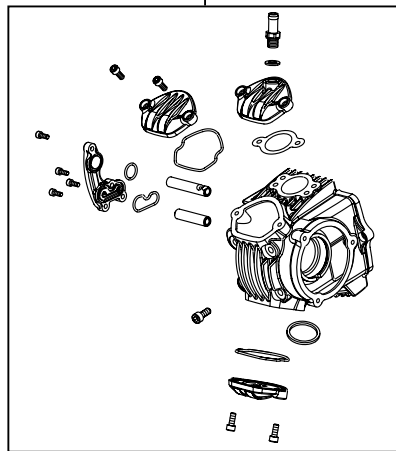

SuperHead 4-Valve+R Bore&stroke Up Kit 125cc

Product number 01-06-8152

Adaptation model	12V Monkey & Gorilla (Z50J-2000001 ~)
	(AB27-1000001 ~ 1899999)
	Monkey R (AB22-1000017 ~)
	Monkey RT (AB22-1007601 ~)

- Thank you for purchasing one of our products. Please strictly follow the following instructions in installing and using the products.
 - This is a Super head 4-VALVE+R / bore stroke up (57x48.9 125cc) kit for the Monkey and Gorilla.
- Before fitting the products, please check the contents of the kit. We hope that you will follow the instructions for each kit. Should you have any questions about the products, please kindly contact your dealer.

◎ Please note that, in some cases, the illustrations and photos may vary from the actual hardware.

~ Kit Contents ~

01-03-0001
SuperHead 4-Valve+R Kit

QTY:1

01-08-0143
Auto-decompression Camshaft(20/25D)

QTY:1

NGK-ER8EH
Spark plug

QTY:1

00-00-0247
Plug socket 13mm

QTY:1

01-04-0126
CYLINDER KIT (SCUT/125cc)

QTY:1

01-10-0118
48.9mm Stroke Up Crankshaft Kit 125cc (2B)

QTY:1