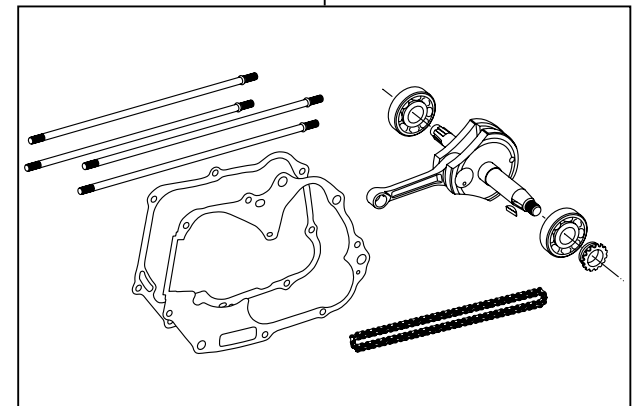

- Thank you for purchasing one of our products. Please strictly follow the following instructions in installing and using the products.
 - This is a Super head 4-VALVE+R / bore stroke up (57x48.9 125cc) kit for the Monkey and Gorilla.
- Before fitting the products, please check the contents of the kit. We hope that you will follow the instructions for each kit. Should you have any questions about the products, please kindly contact your dealer.

◎ Please note that, in some cases, the illustrations and photos may vary from the actual hardware.

~ Kit Contents ~

01-03-0001
SuperHead 4-Valve+R Kit

QTY:1

01-08-0143
Auto-decompression Camshaft(20/25D)

QTY:1

NGK-ER8EH
Spark plug

QTY:1

00-00-0247
Plug socket 13mm

QTY:1

01-04-0126
CYLINDER KIT (SCUT/125cc)

QTY:1

01-10-0118
48.9mm Stroke Up Crankshaft Kit 125cc (2B)

QTY:1