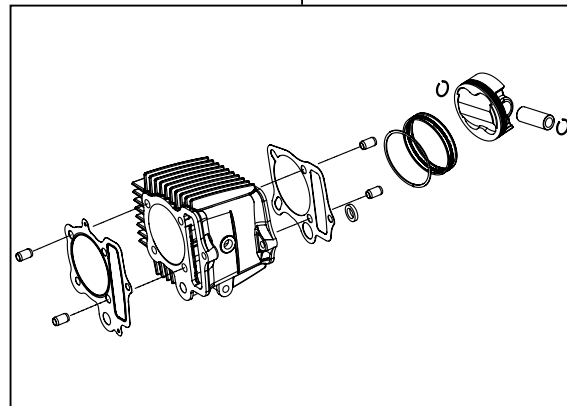

◎ Please note that, in some cases, the illustrations and photos may vary from the actual hardware.

~ Kit Contents ~

01-03-0001
SuperHead 4-Valve+R Kit

QTY:1

01-08-0143
Auto-decompression Camshaft(20/25D)

QTY:1

NGK-ER8EH
Spark plug

QTY:1

00-00-0247
Plug socket 13mm

QTY:1

01-04-0126
CYLINDER KIT (SCUT/125cc)

QTY:1

01-10-0118
48.9mm Stroke Up Crankshaft Kit 125cc (2B)

QTY:1