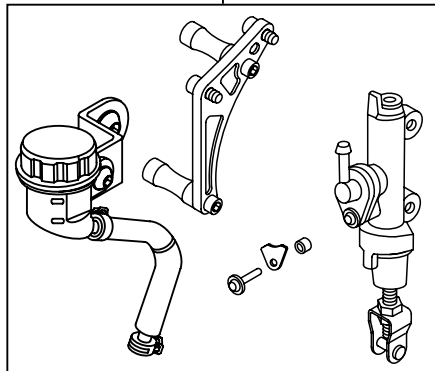

## Rear Disk Brake Kit (8 inch / for stock step)

Item No. 06-08-0118

Fitting models & frame No.	Monkey & Gorilla (Z50J-1300017 ~ )
	(AB27-1000001 ~ )
	Monkey BAJA (Z50J-1700001 ~ )
	Monkey (FI) (AB27-1900001 ~ )

◎ Please note: Illustrations and photos may vary from actual hardware.

~ Kit includes ~

06-08-0143  
Master cylinder set  
(For stock step)

QTY:1

06-08-0025  
Rear disc hub kit  
(Damper type 2)

QTY:1

06-08-0026  
Rear caliper bracket kit  
(Rigid type)

QTY:1

06-08-0115  
Caliper ASSY.

QTY:1

06-08-0095  
Rear brake hose kit  
(500mm)

QTY:1

☆ Read all instructions first before starting the installation ☆

- ◎ We do not take any responsibility for any accident or damage whatsoever arising from the use of the products not in conformity with the instructions in this Manual.
- ◎ Please note that this Kit is designed for exclusive use in the above-mentioned fitting models and frame numbers only and that it cannot be mounted on any other models.
- ◎ Please be informed that specifications, design, and prices are subject to change without prior notice.
- ◎ A sprocket for 12V motorcycle is needed.