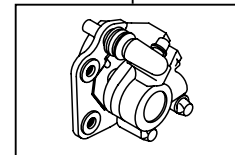

06-08-0115
Caliper ASSY.

QTY:1