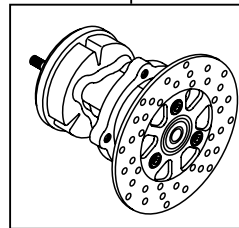

◎ Please note: Illustrations and photos may vary from actual hardware.

~ Kit includes ~

06-08-0143  
Master cylinder set  
(For stock step)

QTY:1

06-08-0025  
Rear disc hub kit  
(Damper type 2)

QTY:1

06-08-0026  
Rear caliper bracket kit  
(Rigid type)

QTY:1

06-08-0115  
Caliper ASSY.

QTY:1

06-08-0095  
Rear brake hose kit  
(500mm)

QTY:1

☆ Read all instructions first before starting the installation ☆

- ◎ We do not take any responsibility for any accident or damage whatsoever arising from the use of the products not in conformity with the instructions in this Manual.
- ◎ Please note that this Kit is designed for exclusive use in the above-mentioned fitting models and frame numbers only and that it cannot be mounted on any other models.
- ◎ Please be informed that specifications, design, and prices are subject to change without prior notice.
- ◎ A sprocket for 12V motorcycle is needed.