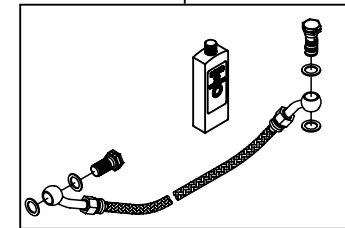

◎ Please note: Illustrations and photos may vary from actual hardware.

~ Kit includes ~

06-08-0143  
Master cylinder set  
(For stock step)

QTY:1

06-08-0025  
Rear disc hub kit  
(Damper type 2)

QTY:1

06-08-0026  
Rear caliper bracket kit  
(Rigid type)

QTY:1

06-08-0115  
Caliper ASSY.

QTY:1

06-08-0095  
Rear brake hose kit  
(500mm)

QTY:1

☆ Read all instructions first before starting the installation ☆

- ◎ We do not take any responsibility for any accident or damage whatsoever arising from the use of the products not in conformity with the instructions in this Manual.
- ◎ Please note that this Kit is designed for exclusive use in the above-mentioned fitting models and frame numbers only and that it cannot be mounted on any other models.
- ◎ Please be informed that specifications, design, and prices are subject to change without prior notice.
- ◎ A sprocket for 12V motorcycle is needed.